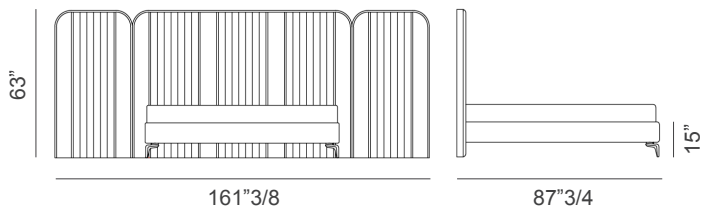

Hollywood Maxi

Description

Double bed available in queen and king sizes. It features a multilayer and MDF structure covered with foam polyurethane with different density.

The upholstery is offered in fabric or leather and the headboard is vertical quilted with steel inserts. Metal feet available in a wide range of finishes.

Goose feather square decorative cushions (19"5/8 or 15"3/4) available upon request. Made in Italy.

Optional decorative square cushions

Soft

Soft quilted

Dimensions

King size: 161"3/8W x 87"3/4D x 63"H
(To fit American KING size Mattress 76"3/4 x 80")
Base height: 15"

King size

* For more specifications, please refer to the "Finishes & Materials" PDF