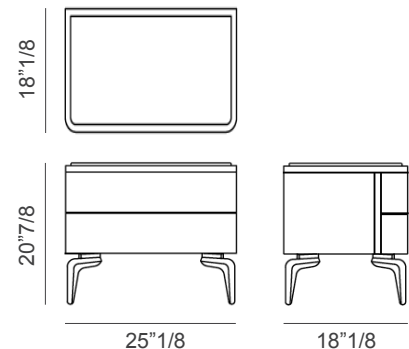

### *Description*

Nightstand with multilayer structure in noce canaletto wood, shining/matt lacquered or covered in leather. Internal part in matt lacquered wood and inserts, top frame and feet in stainless steel.

The top is available in a wide range of options and the internal drawers, with a slides “Blumotion” system, are covered in microfiber. Made in Italy.

### *Dimensions*

25"1/8W x 18"1/8D x 20"7/8H

\* For more specifications, please refer to the “Finishes & Materials” PDF