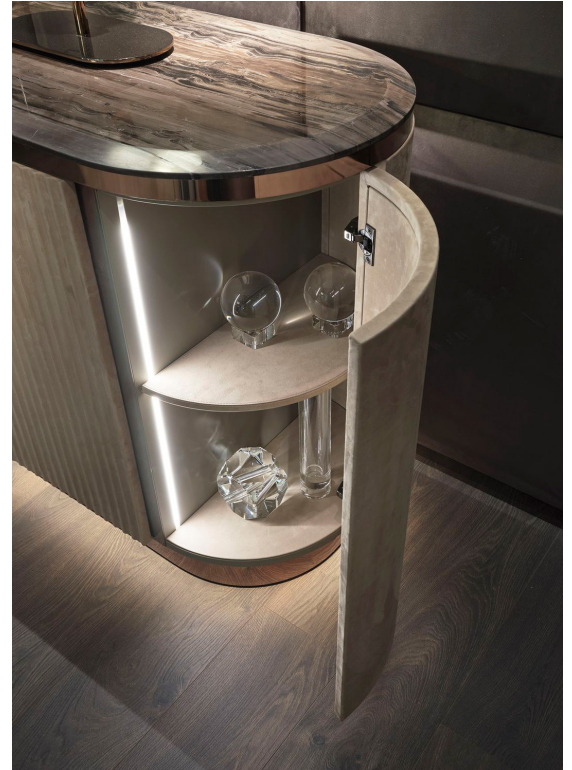

Hollywood

Description

Sideboard with multilayer structure and frontal drawers covered in leather. Internal part in matt lacquered wood and inserts, top frame and base in stainless steel.

The top is available in marble and the internal drawers, with a slides "Blumotion" system, are covered in microfiber. Internal and external lighting kit is included. Made in Italy.

Dimensions

95"1/4W x 22"D x 35"3/8H