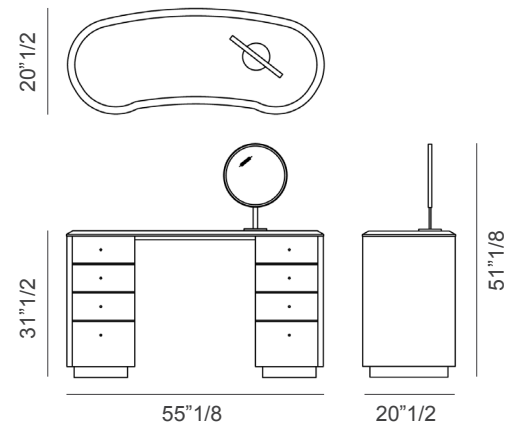

Tiffany

Description

Vanity with MDF and beechwood plywood structure covered in leather. The front part of the 8 drawers, with a slide “Blumotion” system, comes with a smooth finish or with a refined hexagon quilted finish.

The top is available in glossy/matt lacquered wood or in marble and the “Envy Beauty” mirror is available. The two bases are offered in a wide range of metal options. Made in Italy.

Dimensions

55”1/8W x 20”1/2D x 31”1/2H
Height with mirror: 51”1/8

Envy Beauty mirror
 Shining stainless steel structure.
 Natural bevelled mirror 1/8”.

* For more specifications, please refer to the “Finishes & Materials” PDF