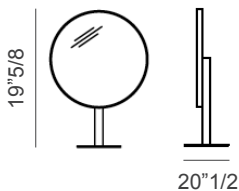

Tiffany

Description

Vanity with MDF and beechwood plywood structure covered in leather. The front part of the 8 drawers, with a slide “Blumotion” system, comes with a smooth finish or with a refined hexagon quilted finish.

The top is available in glossy/matt lacquered wood or in marble and the “Envy Beauty” mirror is available. The two bases are offered in a wide range of metal options. Made in Italy.

Dimensions

55”1/8W x 20”1/2D x 31”1/2H
Height with mirror: 51”1/8

Envy Beauty mirror
 Shining stainless steel structure.
 Natural bevelled mirror 1/8”.

* For more specifications, please refer to the “Finishes & Materials” PDF