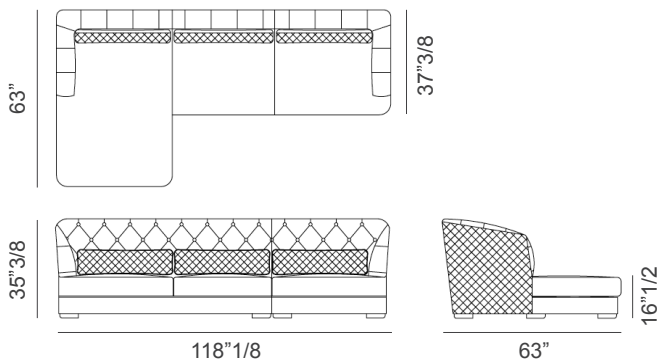

### Dimensions

**SX)** 118"1/8W x 63"D x 35"3/8H  
**Seat height:** 16"1/2

**DX)** 118"1/8W x 63"D x 35"3/8H  
**Seat height:** 16"1/2

Sofa SX

Sofa DX

\* For more specifications, please refer to the "Finishes & Materials" PDF