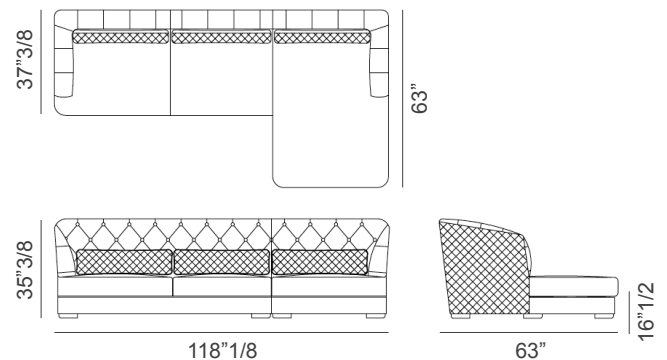

### Dimensions

**SX)** 118"1/8W x 63"D x 35"3/8H  
**Seat height:** 16"1/2

**DX)** 118"1/8W x 63"D x 35"3/8H  
**Seat height:** 16"1/2

Sofa SX

Sofa DX

\* For more specifications, please refer to the "Finishes & Materials" PDF