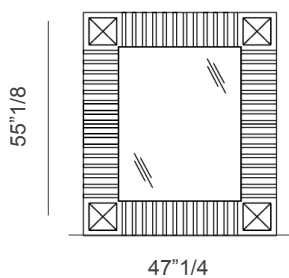

### *Description*

Mirror with multilayered structure and a stainless steel frame with a refined design available in different finishes. Natural beveled mirror 1/8". Made in Italy.

### *Dimensions*

A) 47"1/4W x 55"1/8H

B) 47"1/4W x 78"3/4H

Option B

Option A

\* For more specifications, please refer to the "Finishes & Materials" PDF