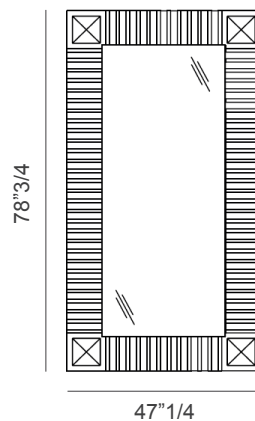

### *Description*

Mirror with multilayered structure and a stainless steel frame with a refined design available in different finishes. Natural beveled mirror 1/8". Made in Italy.

### *Dimensions*

A) 47"1/4W x 55"1/8H

B) 47"1/4W x 78"3/4H

Option B

Option A

\* For more specifications, please refer to the "Finishes & Materials" PDF