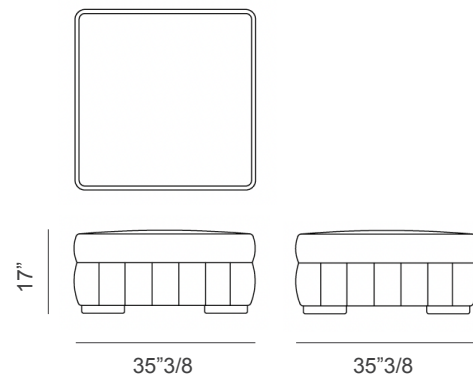

Beverly

Description

Ottoman with solid wood structure non-deformable polyurethane with different density.

The vertical quilted base and the comfortable seat are covered in fabric or leather.

Metal feet available in model P19.
Made in Italy.

Dimensions

With feet P19:
35"3/8W x 35"3/8D x 17"H

Feet P19

With feet P19

* For more specifications, please refer to the "Finishes & Materials" PDF