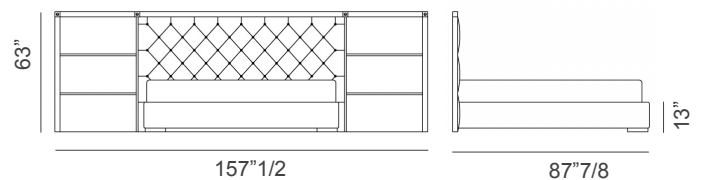

Chelsea Maxi

Description

Double bed offered with a multilayer and MDF structure covered with foam polyurethane with different density.

The upholstery is offered in fabric or leather. The headboard, with a refined metal frame, has the central part tufted and the sides with metal inserts.

Goose feather square decorative cushions (19"5/8 or 15"3/4) available upon request. Made in Italy.

Dimensions

King size: 157"1/2W x x 85"3/8D x 51"1/8H
(To fit American KING size Mattress 76"3/4 x 80")
Base height: 13"

Optional decorative square cushions

Soft

Soft quilted

King size

* For more specifications, please refer to the "Finishes & Materials" PDF