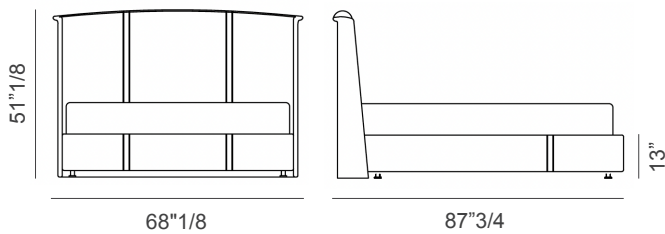

Coco

Dimensions

Queen size: 68"1/8W x 87"3/4D x 51"1/8H
(To fit American QUEEN size Mattress 60"x 80")
Base height: 13"

King size: 84"5/8W x 87"3/4D x 51"1/8H
(To fit American KING size Mattress 76"3/4 x 80")
Base height: 13"

Queen size - smooth finish