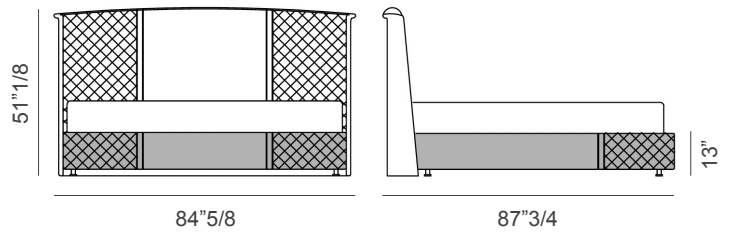

Coco

Dimensions

Queen size: 68"1/8W x 87"3/4D x 51"1/8H
 (To fit American QUEEN size Mattress 60"x 80")
Base height: 13"

King size: 84"5/8W x 87"3/4D x 51"1/8H
 (To fit American KING size Mattress 76"3/4 x 80")
Base height: 13"

Queen size - smooth finish

King size - smooth finish

Queen size - quilted finish

King size - quilted finish

* For more specifications, please refer to the "Finishes & Materials" PDF