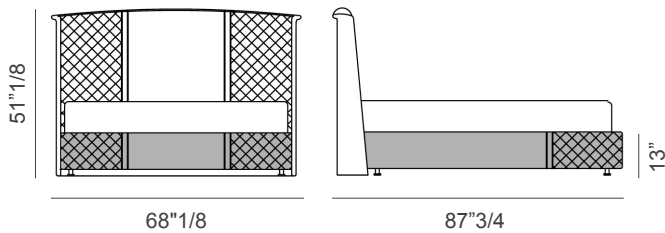

Goose feather square decorative cushions (19"5/8 or 15"3/4) available upon request. Made in Italy.

Optional decorative square cushions

Soft

Soft quilted

* For more specifications, please refer to the "Finishes & Materials" PDF

Coco

Dimensions

Queen size: 68"1/8W x 87"3/4D x 51"1/8H
 (To fit American QUEEN size Mattress 60"x 80")
Base height: 13"

King size: 84"5/8W x 87"3/4D x 51"1/8H
 (To fit American KING size Mattress 76"3/4 x 80")
Base height: 13"

Queen size - smooth finish

King size - smooth finish

Queen size - quilted finish

King size - quilted finish

* For more specifications, please refer to the "Finishes & Materials" PDF