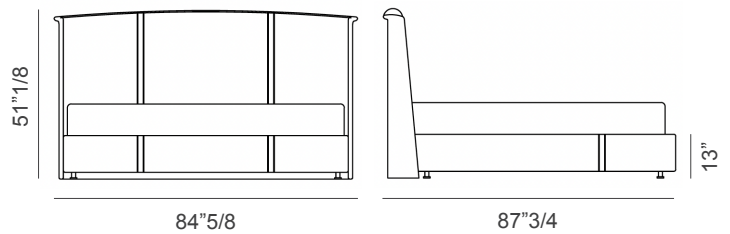

Coco

Dimensions

Queen size: 68"1/8W x 87"3/4D x 51"1/8H
 (To fit American QUEEN size Mattress 60"x 80")
Base height: 13"

King size: 84"5/8W x 87"3/4D x 51"1/8H
 (To fit American KING size Mattress 76"3/4 x 80")
Base height: 13"

Queen size - smooth finish

King size - smooth finish

Queen size - quilted finish

King size - quilted finish

* For more specifications, please refer to the "Finishes & Materials" PDF