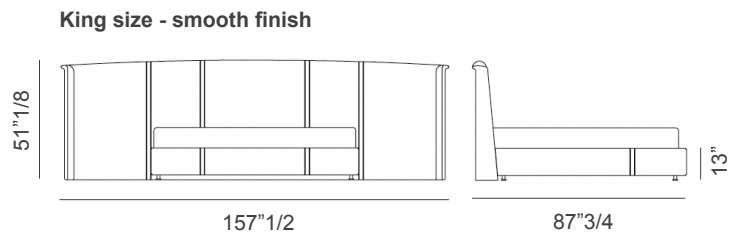

### *Dimensions*

**King size: 157"1/2W x 87"3/4D x 51"1/8H**  
(To fit American KING size Mattress 76"3/4 x 80")  
**Base height: 13"**

**King size: 157"W x 87"3/4D x 51"1/8H**  
(To fit American KING size Mattress 76"3/4 x 80")  
**Base height: 13"**