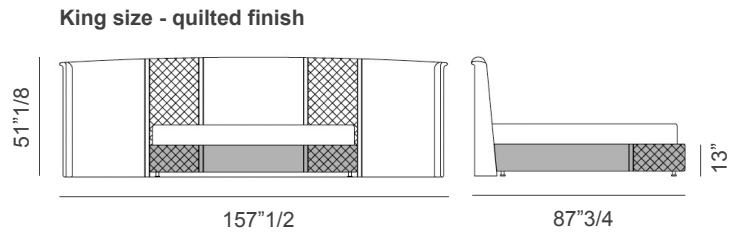

### *Dimensions*

**King size: 157"1/2W x 87"3/4D x 51"1/8H**  
(To fit American KING size Mattress 76"3/4 x 80")  
**Base height: 13"**

**King size: 157"W x 87"3/4D x 51"1/8H**  
(To fit American KING size Mattress 76"3/4 x 80")  
**Base height: 13"**