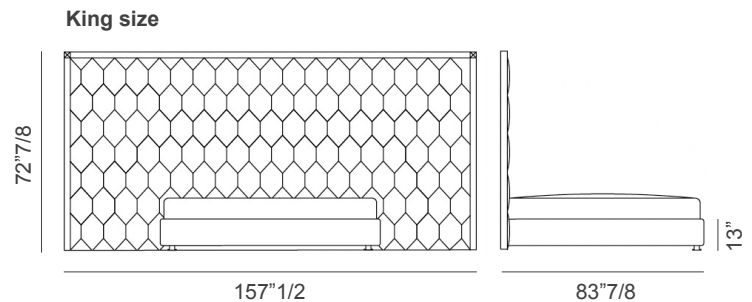

* For more specifications, please refer to the "Finishes & Materials" PDF