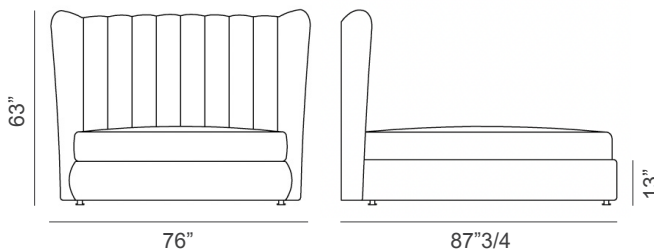

Hermes

Description

Double bed available in queen and king sizes with a multilayer structure covered with non-deformable polyurethane foam.

The upholstery is offered in fabric or leather and the refined headboard features a vertical quilting.

Goose feather square decorative cushions (19"5/8 or 15"3/4) available upon request. Made in Italy.

Optional decorative square cushions

Soft

Soft quilted

Dimensions

Queen size: 76"W x 87"3/4D x 63"H
(To fit American QUEEN size Mattress 60"x 80")
Base height: 13"

King size: 92"1/2W x 87"3/4D x 63"H
(To fit American KING size Mattress 76"3/4 x 80")
Base height: 13"

Queen size

King size

* For more specifications, please refer to the "Finishes & Materials" PDF