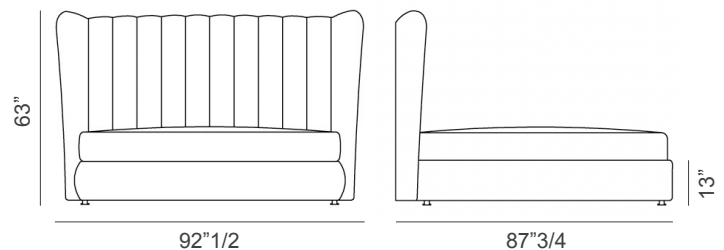

Hermes

Description

Double bed available in queen and king sizes with a multilayer structure covered with non-deformable polyurethane foam.

The upholstery is offered in fabric or leather and the refined headboard features a vertical quilting.

Goose feather square decorative cushions (19"5/8 or 15"3/4) available upon request. Made in Italy.

Optional decorative square cushions

Soft

Soft quilted

Dimensions

Queen size: 76"W x 87"3/4D x 63"H
(To fit American QUEEN size Mattress 60"x 80")
Base height: 13"

King size: 92"1/2W x 87"3/4D x 63"H
(To fit American KING size Mattress 76"3/4 x 80")
Base height: 13"

Queen size

King size

* For more specifications, please refer to the "Finishes & Materials" PDF