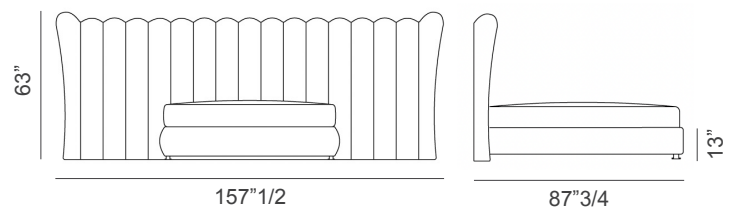

King size

* For more specifications, please refer to the "Finishes & Materials" PDF