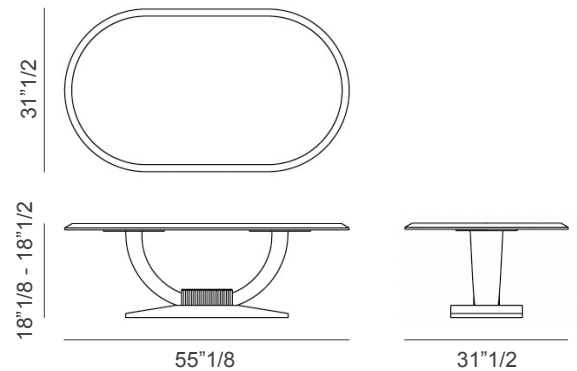

### Dimensions

55"1/8W x 31"1/2D  
Height with marble top: 18"1/8  
Height with MDF top: 18"1/2

\* For more specifications, please refer to the "Finishes & Materials" PDF

## Hermes Plaza

### Description

Coffee table with stainless steel base and a refined top offered in matt / glossy lacquered wood, wood or marble. Made in Italy.

- Top in MDF 1"1/8 thick.
- Top in marble: 3/4" thick.