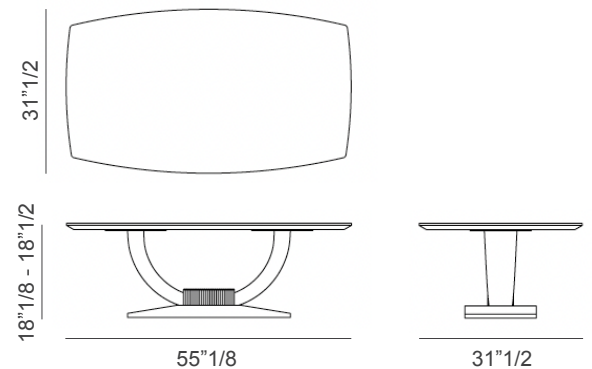

### Description

Coffee table with stainless steel base and a refined top offered in matt / glossy lacquered wood, wood or marble. Made in Italy.

- Top in MDF 1"1/8 thick.
- Top in marble: 3/4" thick.

### Dimensions

55"1/8W x 31"1/2D  
Height with marble top: 18"1/8  
Height with MDF top: 18"1/2

\* For more specifications, please refer to the "Finishes & Materials" PDF