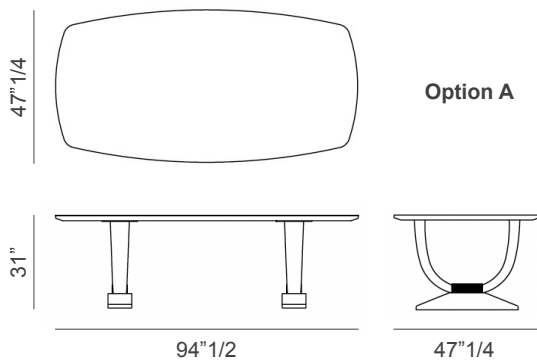

Hermes Suite

Description

Fixed table with stainless steel base and a refined top offered in two different dimensions and available in a wide range of finishes. Made in Italy.

-Top in marble: 3/4" sustained by undermount made of lacquered same tonality matt MDF.

Dimensions

A) 94"1/2W x 47"1/4D x 31"H

B) 110"1/4W x 51"1/8D x 31"H

* For more specifications, please refer to the "Finishes & Materials" PDF

Hermes Plaza

Dimensions

110"1/4W x 47"1/4D x 31"H