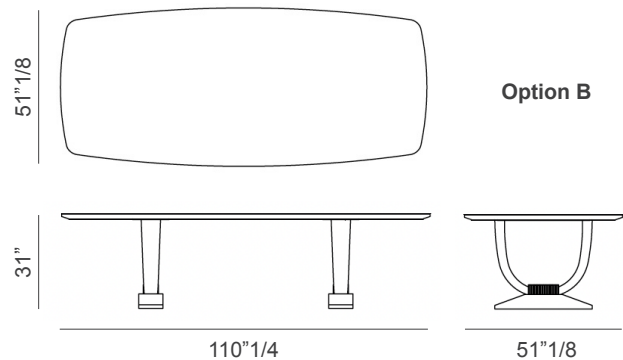

Hermes Suite

Description

Fixed table with stainless steel base and a refined top offered in two different dimensions and available in a wide range of finishes. Made in Italy.

-Top in marble: 3/4" sustained by undermount made of lacquered same tonality matt MDF.

Dimensions

A) 94"1/2W x 47"1/4D x 31"H

B) 110"1/4W x 51"1/8D x 31"H

* For more specifications, please refer to the "Finishes & Materials" PDF

Hermes Plaza

Dimensions

110"1/4W x 47"1/4D x 31"H