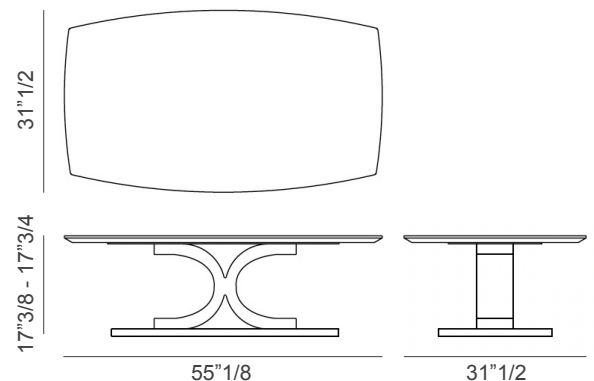

Kent Plus Suite

Description

Coffee table with stainless steel base and a refined top offered in matt / glossy lacquered wood, wood or marble. Made in Italy.

- Top in MDF 1"1/8 thick.
- Top in marble: 3/4" thick.

Dimensions

55"1/8W x 31"1/2D
Height with marble top: 17"3/8
Height with MDF top: 17"3/4

* For more specifications, please refer to the "Finishes & Materials" PDF