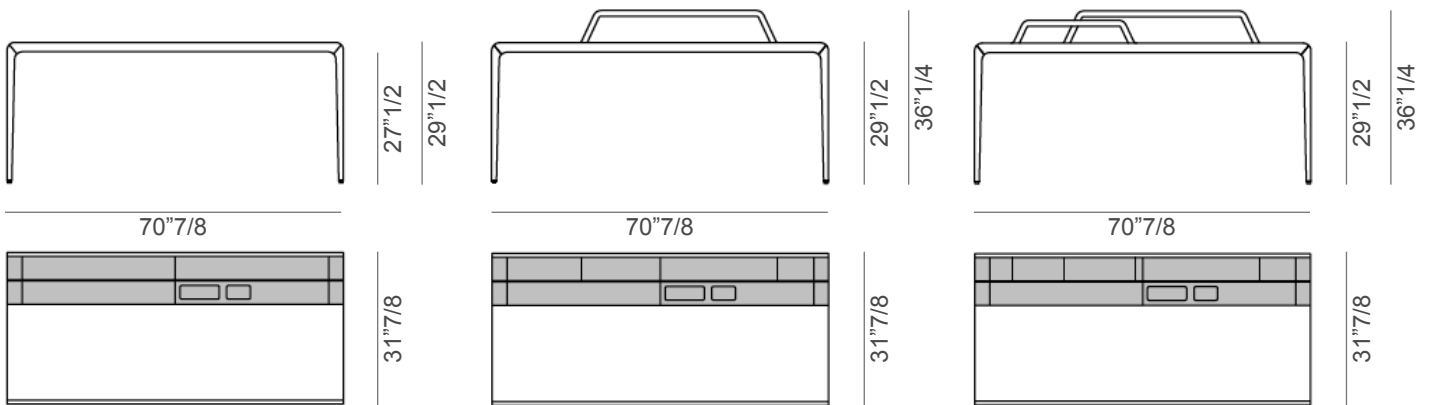

Alma

Design: Pamela Amine

Description

Desk with structure in solid and veneered Canaletto walnut, with inserts in saddle leather and bronze painted metal details. The top is available in three versions: planar, with a shelf in saddle leather with an integrated LED light (touch switch) or with two shelves in saddle leather, of which the one on the back side has the LED light. A chest of drawers, in Canaletto walnut with the front of the drawers in saddle leather, with a push to open system and a saddle leather shelf with an optional removable drawer, are available to complete the product. Both can be added on the right or on the left of the desk. Only for the version with the right chest of drawers is possible to insert on the top a multi-socket adaptor predisposed for one schuko socket, one RJ45 socket and one high-speed USB socket. Made in Italy.

* For more specifications, please refer to the "Finishes & Materials" PDF

Alma

Dimensions

A: 70"7/8W x 31"7/8D x 29"1/2H

B: 70"7/8W x 31"7/8D x 36"1/4H

C: 70"7/8W x 31"7/8D x 36"1/4H

Version Without Multi-Socket & Chest of Drawers

Version With Multi-Socket & Chest of Drawers

**Undertop shelf
with drawer**

Shelf: 15"3/4W x 15"D x 4"5/8H

Drawer: 15"3/8W x 14"1/4D x 3"H

Right or left chest of drawers: 15"3/8W x 19"1/4D x 19"5/8H

* For more specifications, please refer to the "Finishes & Materials" PDF