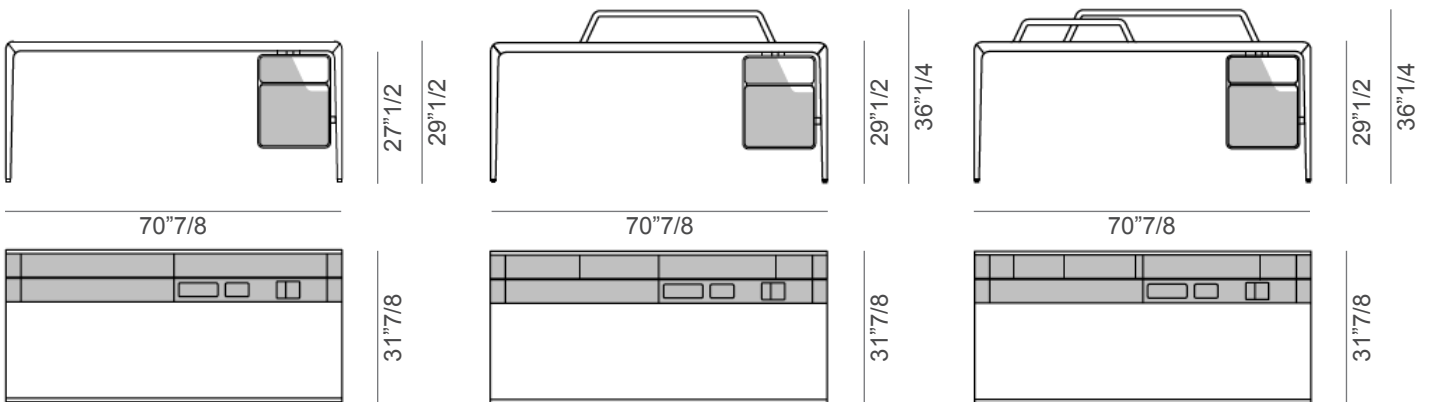

Alma

Design: Pamela Amine

Description

Desk with structure in solid and veneered Canaletto walnut, with inserts in saddle leather and bronze painted metal details. The top is available in three versions: planar, with a shelf in saddle leather with an integrated LED light (touch switch) or with two shelves in saddle leather, of which the one on the back side has the LED light. A chest of drawers, in Canaletto walnut with the front of the drawers in saddle leather, with a push to open system and a saddle leather shelf with an optional removable drawer, are available to complete the product. Both can be added on the right or on the left of the desk. Only for the version with the right chest of drawers is possible to insert on the top a multi-socket adaptor predisposed for one schuko socket, one RJ45 socket and one high-speed USB socket. Made in Italy.

* For more specifications, please refer to the "Finishes & Materials" PDF

Alma

Dimensions

A: 70"7/8W x 31"7/8D x 29"1/2H

B: 70"7/8W x 31"7/8D x 36"1/4H

C: 70"7/8W x 31"7/8D x 36"1/4H

Version Without Multi-Socket & Chest of Drawers

Version With Multi-Socket & Chest of Drawers

**Undertop shelf
with drawer**

Shelf: 15"3/4W x 15"D x 4"5/8H

Drawer: 15"3/8W x 14"1/4D x 3"H

Right or left chest of drawers: 15"3/8W x 19"1/4D x 19"5/8H

* For more specifications, please refer to the "Finishes & Materials" PDF