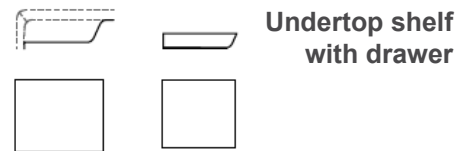

Alma

Design: Pamela Amine

Description

Desk with structure in solid and veneered Canaletto walnut, with inserts in saddle leather and bronze painted metal details. The top is available in three versions: planar, with a shelf in saddle leather with an integrated LED light (touch switch) or with two shelves in saddle leather, of which the one on the back side has the LED light. A chest of drawers, in Canaletto walnut with the front of the drawers in saddle leather, with a push to open system and a saddle leather shelf with an optional removable drawer, are available to complete the product. Both can be added on the right or on the left of the desk. Only for the version with the right chest of drawers is possible to insert on the top a multi-socket adaptor predisposed for one schuko socket, one RJ45 socket and one high-speed USB socket. Made in Italy.

* For more specifications, please refer to the "Finishes & Materials" PDF

Alma

Dimensions

A: 70"7/8W x 31"7/8D x 29"1/2H

B: 70"7/8W x 31"7/8D x 36"1/4H

C: 70"7/8W x 31"7/8D x 36"1/4H

Version Without Multi-Socket & Chest of Drawers

Version With Multi-Socket & Chest of Drawers

**Undertop shelf
with drawer**

Shelf: 15"3/4W x 15"D x 4"5/8H

Drawer: 15"3/8W x 14"1/4D x 3"H

Right or left chest of drawers: 15"3/8W x 19"1/4D x 19"5/8H

* For more specifications, please refer to the "Finishes & Materials" PDF