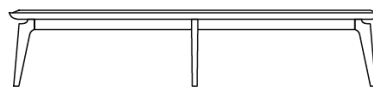

## Blend

*Design: Carlo Colombo*

31"1/2

14"5/8

31"1/2

Ø51"1/8

14"5/8

### Description

Coffee table with base and top frame in ash wood. The base can also be lacquered in a bronze color with natural effect. Round or square shaped top with insert in marble, painted glass, Peltrox, leather or Sapele wood. Made in Italy.

### Dimensions

**Round Top:** Ø51"1/8 x 14"5/8H

**Square Top:** 31"1/2W x 31"1/2D x 14"5/8H

**Elliptical Top:** 70"7/8W x 27"1/2D x 14"5/8H

70"7/8

14"5/8

27"1/2

\* For more specifications, please refer to the "Finishes & Materials" PDF