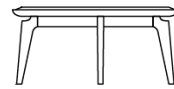

## Blend

*Design: Carlo Colombo*

31"1/2

14"5/8

31"1/2

Ø51"1/8

14"5/8

### Description

Coffee table with base and top frame in ash wood. The base can also be lacquered in a bronze color with natural effect. Round or square shaped top with insert in marble, painted glass, Peltrox, leather or Sapele wood. Made in Italy.

### Dimensions

**Round Top:** Ø51"1/8 x 14"5/8H

**Square Top:** 31"1/2W x 31"1/2D x 14"5/8H

**Elliptical Top:** 70"7/8W x 27"1/2D x 14"5/8H

70"7/8

14"5/8

27"1/2

\* For more specifications, please refer to the "Finishes & Materials" PDF