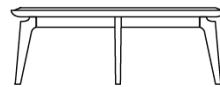

## Blend

*Design: Carlo Colombo*

31"1/2

14"5/8

31"1/2

Ø51"1/8

14"5/8

### Description

Coffee table with base and top frame in ash wood. The base can also be lacquered in a bronze color with natural effect. Round or square shaped top with insert in marble, painted glass, Peltrox, leather or Sapele wood. Made in Italy.

### Dimensions

**Round Top:** Ø51"1/8 x 14"5/8H

**Square Top:** 31"1/2W x 31"1/2D x 14"5/8H

**Elliptical Top:** 70"7/8W x 27"1/2D x 14"5/8H

70"7/8

14"5/8

27"1/2

\* For more specifications, please refer to the "Finishes & Materials" PDF