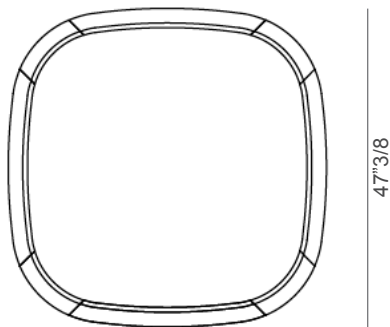

### *Description*

Game table for four players, with tempered glass top and solid ash wood edges. Base covered in leather. The top features four drawers with internal trays. In combination with the game table, it is recommended the purchase of the matching mat, in fabric on one side and leather on the other. It is also recommended to purchase four Annette armchairs together with the game table. Made in Italy.

### Dimensions

47"3/8W x 47"3/8D x 30"H

**MAT:** 41"3/4W x 1/8"D x 41"3/4H

**MAT**