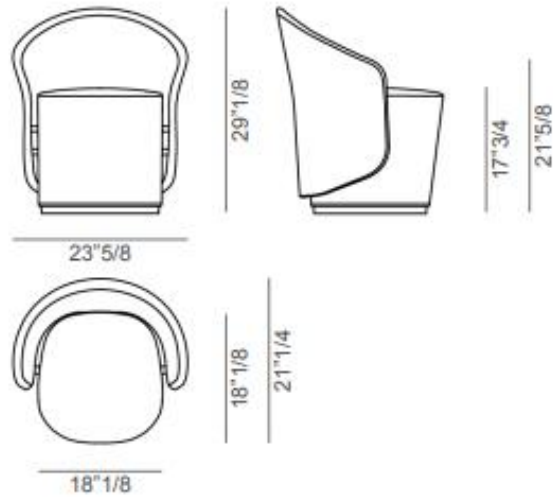

Matching Annette Armchairs

Finishes & Materials

Top: Glass

Base Structure: Wood

Base Cover: Leather.

Mat: Fabric and Leather

* For more specifications, please refer to the "Finishes & Materials" PDF