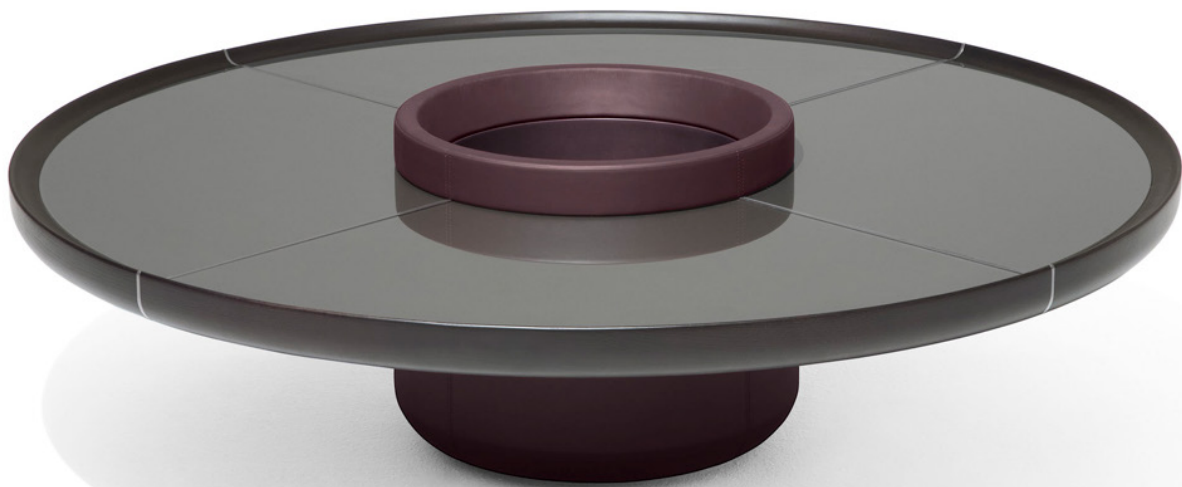

## Ray

*Design: Roberto Lazzeroni*

### *Description*

Coffee table composed of a central structure with storage, completely covered in leather, which supports a round top with wooden frame and painted metal joints that, like rays, divide it into four portions that can be customized. Made in Italy.

### *Dimensions*

Ø47"1/4 x 13"1/8H