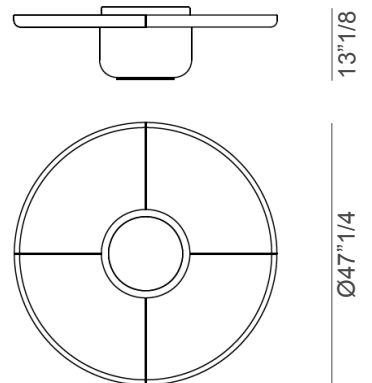

* For more specifications, please refer to the "Finishes & Materials" PDF