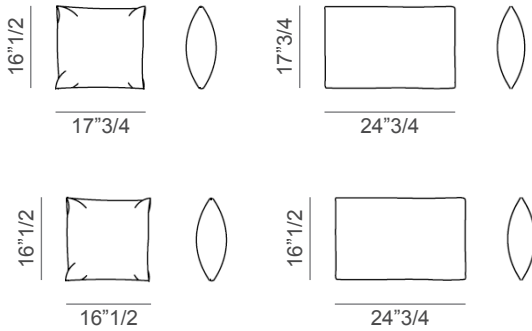

Soho

Decorative cushions:

Finishes & Materials

Feet: Metal and Wood.

Covers: Fabric or Leather.

Low Table: Wood

* For more specifications, please refer to the "Finishes & Materials" PDF