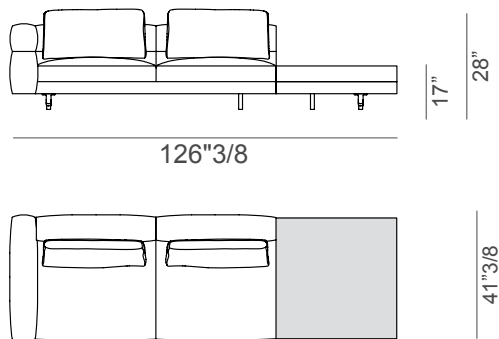

#### Composition 1

102"3/4W x 41"3/8D x 28"H

Seat height: 17"

#### Composition 2

126"3/8W x 41"3/8D x 28"H

Seat height: 17"

#### Composition 3

126"3/8W x 41"3/8D x 28"H

Seat height: 17"

#### Composition 4

111"W x 41"3/8D x 28"H

Seat height: 17"

\* For more specifications, please refer to the "Finishes & Materials" PDF