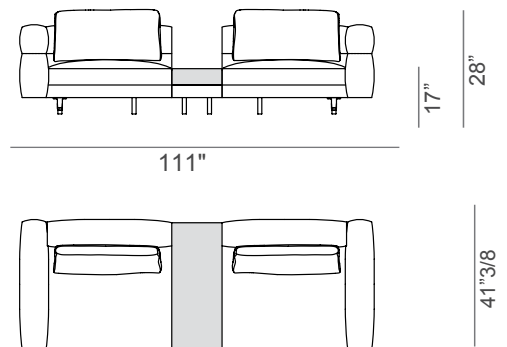

#### Composition 1

102"3/4W x 41"3/8D x 28"H

Seat height: 17"

#### Composition 2

126"3/8W x 41"3/8D x 28"H

Seat height: 17"

#### Composition 3

126"3/8W x 41"3/8D x 28"H

Seat height: 17"

#### Composition 4

111"W x 41"3/8D x 28"H

Seat height: 17"

\* For more specifications, please refer to the "Finishes & Materials" PDF