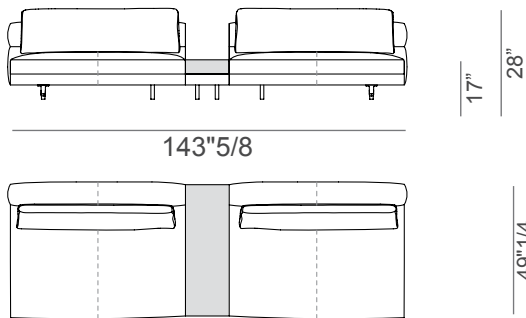

#### Composition 3

126"3/8W x 41"3/8D x 28"H

Seat height: 17"

#### Composition 4

111"W x 41"3/8D x 28"H

Seat height: 17"

\* For more specifications, please refer to the "Finishes & Materials" PDF

### Composition 5

143"5/8W x 49"1/4D x 28"H

Seat height: 17"

### Composition 6

135"W x 49"1/4D x 28"H

Seat height: 17"