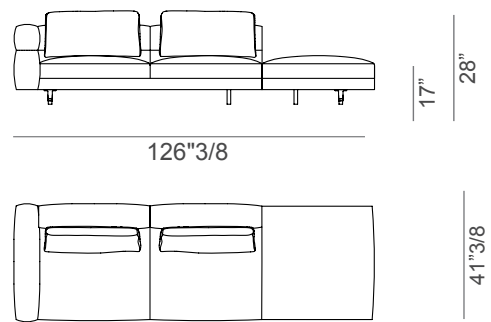

#### Composition 1

102"3/4W x 41"3/8D x 28"H

Seat height: 17"

#### Composition 2

126"3/8W x 41"3/8D x 28"H

Seat height: 17"

#### Composition 3

126"3/8W x 41"3/8D x 28"H

Seat height: 17"

#### Composition 4

111"W x 41"3/8D x 28"H

Seat height: 17"

\* For more specifications, please refer to the "Finishes & Materials" PDF