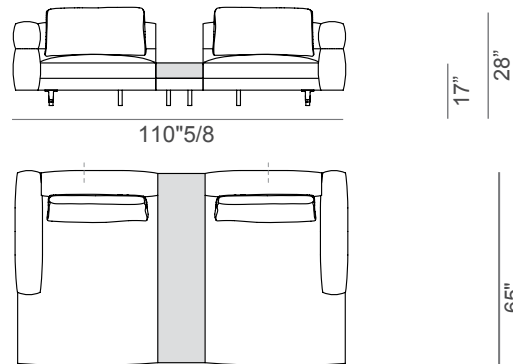

#### Composition 4

111"W x 41"3/8D x 28"H

Seat height: 17"

\* For more specifications, please refer to the "Finishes & Materials" PDF

### Composition 5

143"5/8W x 49"1/4D x 28"H

Seat height: 17"

### Composition 6

135"W x 49"1/4D x 28"H

Seat height: 17"

### Composition 7

110"5/8W x 65"D x 28"H

Seat height: 17"