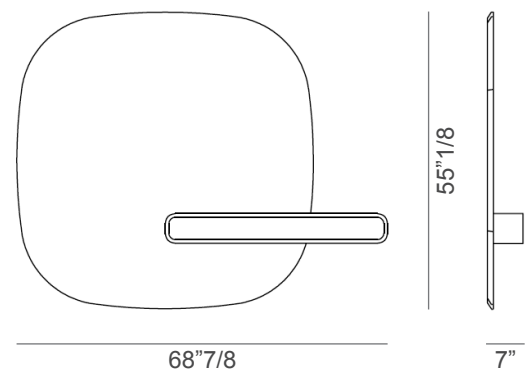

### *Description*

Wall mirror with painted structure and suspended wooden shelf. Available with or without integrated lighting. In the wired version, the backlit frame houses a high color performance LED source (3.000K). A touch on-off switch is built into the shelf. It can be accessorized with up to three trays. Made in Italy.

### *Dimensions*

68"7/8W x 7"D x 55"1/8H

\* For more specifications, please refer to the "Finishes & Materials" PDF