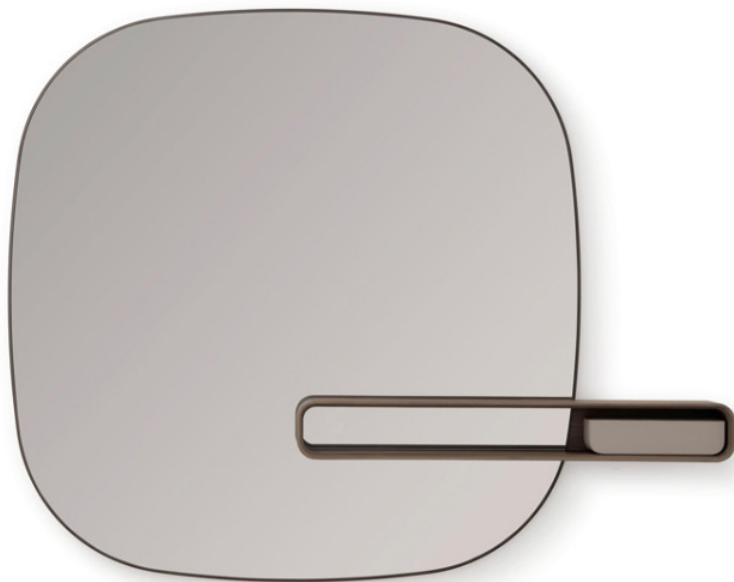

## Uyuni

*Design: m2atelier*

### *Description*

Wall mirror with painted structure and suspended wooden shelf. Available with or without integrated lighting. In the wired version, the backlit frame houses a high color performance LED source (3.000K). A touch on-off switch is built into the shelf. It can be accessorized with up to three trays. Made in Italy.

### *Finishes & Materials*

Shelf: Wood  
Trays: Leather

### *Dimensions*

68"7/8W x 7"D x 55"1/8H

\* For more specifications, please refer to the "Finishes & Materials" PDF