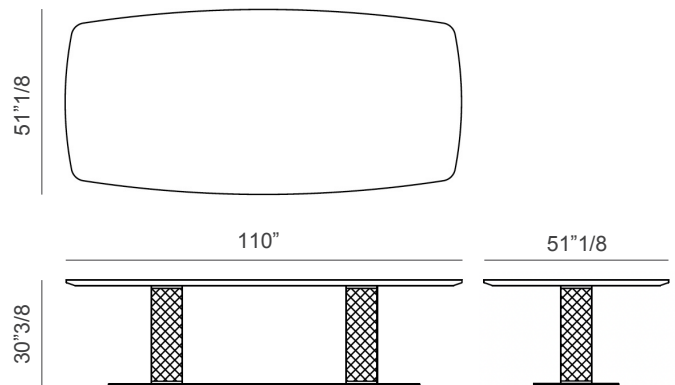

### Description

Fixed table composed of an oval stainless steel base with two high-end columns, covered with smooth or quilted leather.

The columns support the refined top which is available in matt / glossy lacquered wood, Cacao Walnut, Ebano Macassar or marble. Made in Italy.

- Top in MDF 1"5/8 thick.
- Top in marble 3/4" thick sustained by undermount made of lacquered same tonality matt MDF.

### Dimensions

110"W x 51"1/8D x 30"3/8H

\* For more specifications, please refer to the "Finishes & Materials" PDF