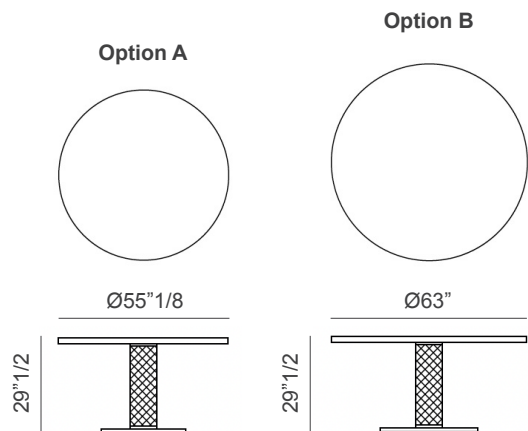

Adler

Description

Fixed table composed of a round stainless steel base with one high-end column, covered with smooth or quilted leather.

The column supports the refined round top which is available in extra white tempered glass (5/8" thick). Lazy Susan, with marble top, available upon request. Made in Italy.

**Optional
Lazy Susan**
Ø27"1/2 x 2"3/8H

Dimensions

- A) Ø55"1/8W x 29"1/2H - 30"3/8H
- B) Ø63"W x 29"1/2H - 30"3/8H

* For more specifications, please refer to the "Finishes & Materials" PDF