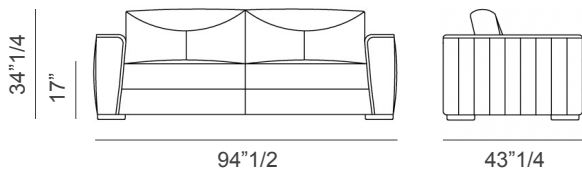

Metal feet available in model P19
Made in Italy.

Feet P19

Beverly

Dimensions

Sofa A

94"1/2W x 43"1/4D x 34"1/4H

Seat height: 17"

Sofa B

110"1/4W x 43"1/4D x 34"1/4H

Seat height: 17"

Sofa C

126"W x 43"1/4D x 34"1/4H

Seat height: 17"