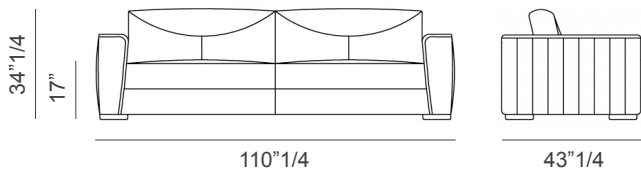

Metal feet available in model P19
Made in Italy.

Feet P19

Beverly

Dimensions

Sofa A

94"1/2W x 43"1/4D x 34"1/4H

Seat height: 17"

Sofa B

110"1/4W x 43"1/4D x 34"1/4H

Seat height: 17"

Sofa C

126"W x 43"1/4D x 34"1/4H

Seat height: 17"