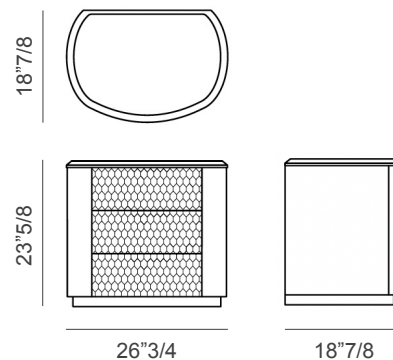

*Ask for available models of handles for the drawers.

Dimensions

26”3/4W x 18”7/8D x 23”5/8H

* For more specifications, please refer to the “Finishes & Materials” PDF

Charlotte

Description

Nightstand with multilayer structure with Cacao Walnut veneered. It comes with three drawers, with drawer slides “Blumotion” system, with the front part covered in leather with a refined hexagon quilting.

The top is available in Cacao Walnut or in marble and the base is offered in a wide range of metal finishes.
Made in Italy.

*Ask for available models of handles for the drawers.

Dimensions

26”3/4W x 18”7/8D x 23”5/8H