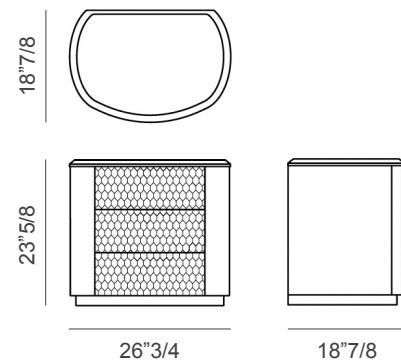

Charlotte

Description

Nightstand with multilayer structure covered in leather. It comes with three drawers, with drawer slides “Blumotion” system, with refined hexagon quilting on the front.

The top is available in Cacao Walnut or in marble and the base is offered in a wide range of metal finishes. Made in Italy.

*Ask for available models of handles for the drawers.

Dimensions

26”3/4W x 18”7/8D x 23”5/8H

* For more specifications, please refer to the “Finishes & Materials” PDF

Charlotte

Description

Nightstand with multilayer structure with Cacao Walnut veneered. It comes with three drawers, with drawer slides “Blumotion” system, with the front part covered in leather with a refined hexagon quilting.

The top is available in Cacao Walnut or in marble and the base is offered in a wide range of metal finishes.
Made in Italy.

*Ask for available models of handles for the drawers.

Dimensions

26”3/4W x 18”7/8D x 23”5/8H