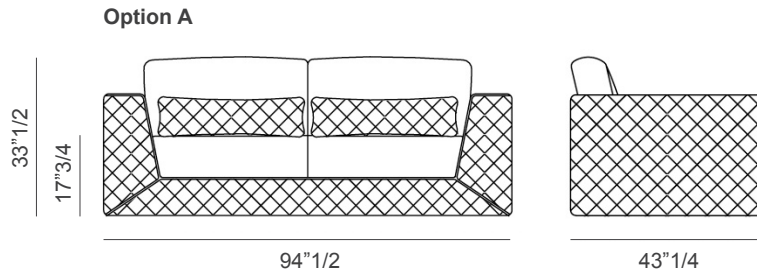

Also, goose feather square decorative cushions (19"5/8 or 15"3/4) are available upon request. Made in Italy.

* For more specifications, please refer to the "Finishes & Materials" PDF

Cooper

Dimensions

A) 94"1/2W x 43"1/4D x 33"1/2H

Seat height: 17"3/4

B) 110"1/4W x 43"1/4D x 33"1/2H

Seat height: 17"3/4

C) 126"W x 43"1/4D x 33"1/2H

Seat height: 17"3/4

* For more specifications, please refer to the "Finishes & Materials" PDF

Cooper Quilt

Seat height: 17"3/4

B) 110"1/4W x 43"1/4D x 33"1/2H

Seat height: 17"3/4

C) 126"W x 43"1/4D x 33"1/2H

Seat height: 17"3/4

* For more specifications, please refer to the "Finishes & Materials" PDF