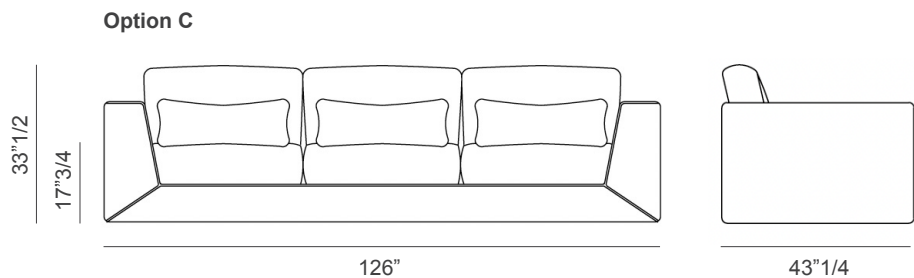

Also, goose feather square decorative cushions (19"5/8 or 15"3/4) are available upon request. Made in Italy.

* For more specifications, please refer to the "Finishes & Materials" PDF

Cooper

Dimensions

A) 94"1/2W x 43"1/4D x 33"1/2H

Seat height: 17"3/4

B) 110"1/4W x 43"1/4D x 33"1/2H

Seat height: 17"3/4

C) 126"W x 43"1/4D x 33"1/2H

Seat height: 17"3/4

* For more specifications, please refer to the "Finishes & Materials" PDF

Cooper Quilt

Seat height: 17"3/4

B) 110"1/4W x 43"1/4D x 33"1/2H

Seat height: 17"3/4

C) 126"W x 43"1/4D x 33"1/2H

Seat height: 17"3/4

* For more specifications, please refer to the "Finishes & Materials" PDF