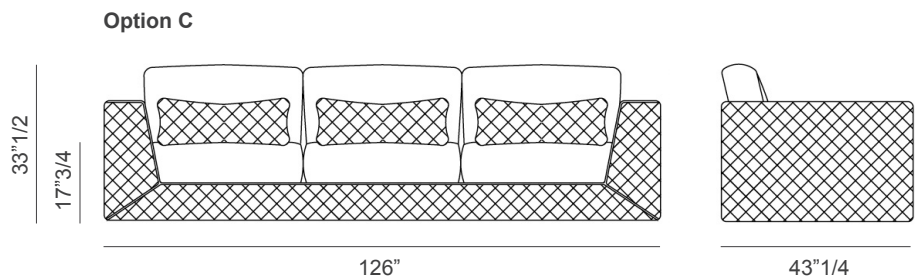

Also, goose feather square decorative cushions (19"5/8 or 15"3/4) are available upon request. Made in Italy.

* For more specifications, please refer to the "Finishes & Materials" PDF

Cooper

Dimensions

A) 94"1/2W x 43"1/4D x 33"1/2H

Seat height: 17"3/4

B) 110"1/4W x 43"1/4D x 33"1/2H

Seat height: 17"3/4

C) 126"W x 43"1/4D x 33"1/2H

Seat height: 17"3/4

* For more specifications, please refer to the "Finishes & Materials" PDF

Cooper Quilt

Seat height: 17"3/4

B) 110"1/4W x 43"1/4D x 33"1/2H

Seat height: 17"3/4

C) 126"W x 43"1/4D x 33"1/2H

Seat height: 17"3/4

* For more specifications, please refer to the "Finishes & Materials" PDF