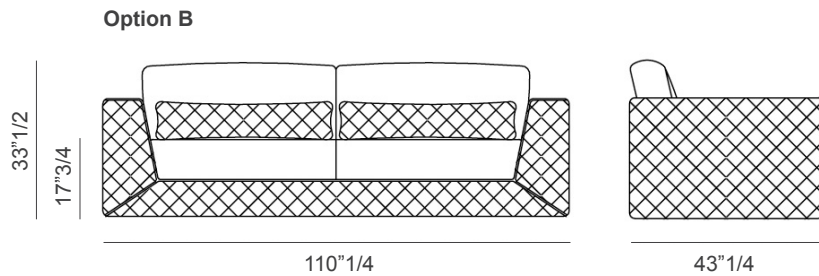

Also, goose feather square decorative cushions (19"5/8 or 15"3/4) are available upon request. Made in Italy.

* For more specifications, please refer to the "Finishes & Materials" PDF

Cooper

Dimensions

A) 94"1/2W x 43"1/4D x 33"1/2H

Seat height: 17"3/4

B) 110"1/4W x 43"1/4D x 33"1/2H

Seat height: 17"3/4

C) 126"W x 43"1/4D x 33"1/2H

Seat height: 17"3/4

* For more specifications, please refer to the "Finishes & Materials" PDF

Cooper Quilt

Seat height: 17"3/4

B) 110"1/4W x 43"1/4D x 33"1/2H

Seat height: 17"3/4

C) 126"W x 43"1/4D x 33"1/2H

Seat height: 17"3/4

* For more specifications, please refer to the "Finishes & Materials" PDF