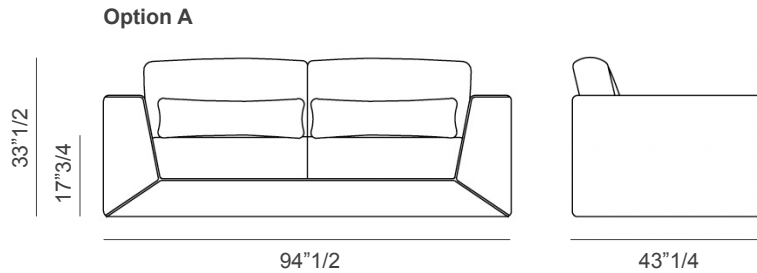

Also, goose feather square decorative cushions (19"5/8 or 15"3/4) are available upon request. Made in Italy.

* For more specifications, please refer to the "Finishes & Materials" PDF

Cooper

Dimensions

A) 94"1/2W x 43"1/4D x 33"1/2H

Seat height: 17"3/4

B) 110"1/4W x 43"1/4D x 33"1/2H

Seat height: 17"3/4

C) 126"W x 43"1/4D x 33"1/2H

Seat height: 17"3/4

* For more specifications, please refer to the "Finishes & Materials" PDF

Cooper Quilt

Seat height: 17"3/4

B) 110"1/4W x 43"1/4D x 33"1/2H

Seat height: 17"3/4

C) 126"W x 43"1/4D x 33"1/2H

Seat height: 17"3/4

* For more specifications, please refer to the "Finishes & Materials" PDF