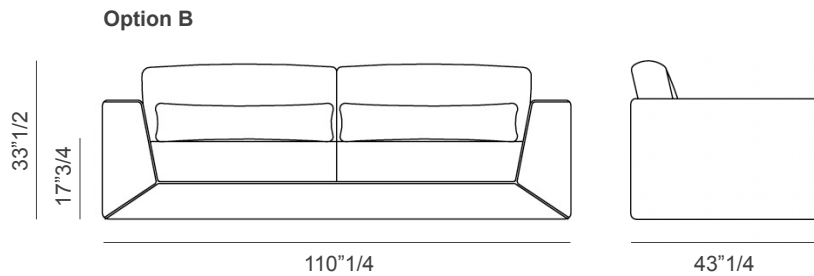

Also, goose feather square decorative cushions (19"5/8 or 15"3/4) are available upon request. Made in Italy.

* For more specifications, please refer to the "Finishes & Materials" PDF

Cooper

Dimensions

A) 94"1/2W x 43"1/4D x 33"1/2H

Seat height: 17"3/4

B) 110"1/4W x 43"1/4D x 33"1/2H

Seat height: 17"3/4

C) 126"W x 43"1/4D x 33"1/2H

Seat height: 17"3/4

* For more specifications, please refer to the "Finishes & Materials" PDF

Cooper Quilt

Seat height: 17"3/4

B) 110"1/4W x 43"1/4D x 33"1/2H

Seat height: 17"3/4

C) 126"W x 43"1/4D x 33"1/2H

Seat height: 17"3/4

* For more specifications, please refer to the "Finishes & Materials" PDF