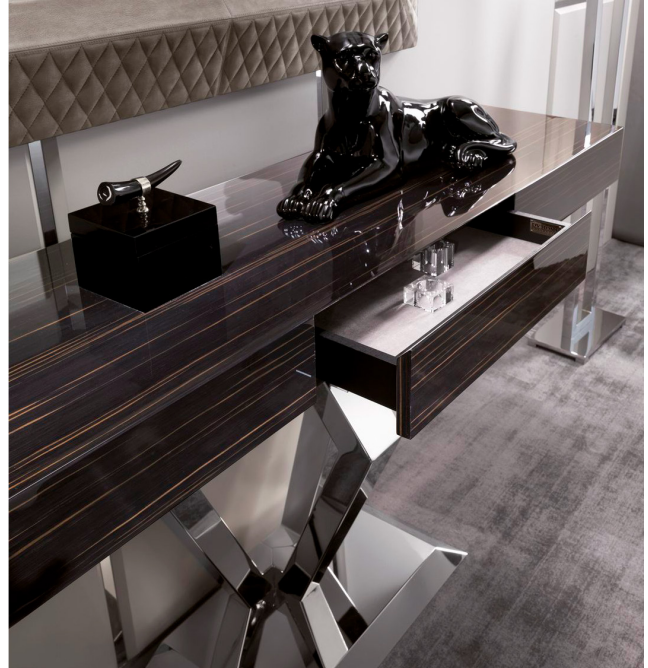

Deco

Description

Console with one central drawer with drawer slides "Blumotion" system.

The innovative base comes in stainless steel and the refined honey-comb top is offered in Ebano Macassar, Cacao Walnut or covered in mirror.
Made in Italy.

-Honey-comb top 4"3/4.

Dimensions

55"1/8W x 17"3/4D x 33"7/8H