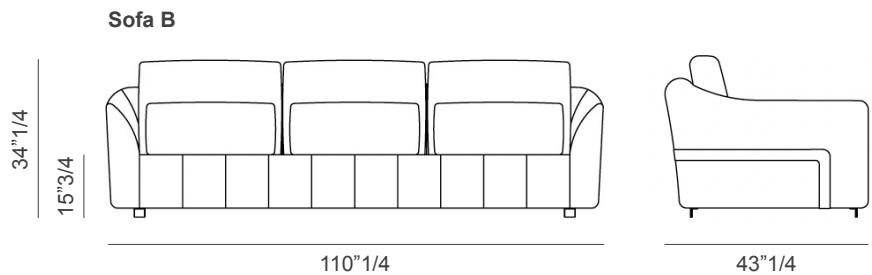

This sofa, offered in three different sizes, has a refined steel external structure available in a wide range of finishes.

Goose feather square decorative cushions (19"5/8 or 15"3/4) available upon request. Made in Italy.

Decorative cushions

Soft

Soft quilted

Dimensions

Sofa A:

90"1/2W x 43"1/4D x 34"1/4H

Seat height: 15"3/4

Sofa B:

110"1/4W x 43"1/4D x 34"1/4H

Seat height: 15"3/4

Sofa C:

130"W x 43"1/4D x 34"1/4H

Seat height: 15"3/4