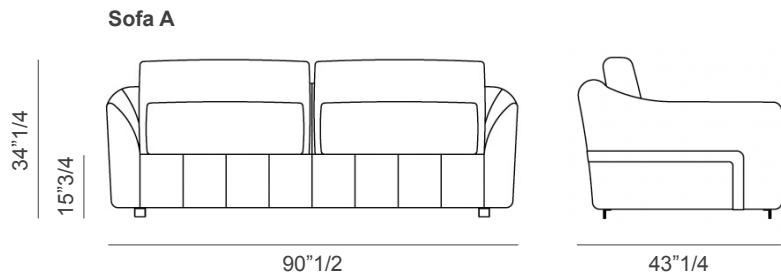

This sofa, offered in three different sizes, has a refined steel external structure available in a wide range of finishes.

Goose feather square decorative cushions (19"5/8 or 15"3/4) available upon request. Made in Italy.

Decorative cushions

Soft

Soft quilted

Dimensions

Sofa A:

90"1/2W x 43"1/4D x 34"1/4H

Seat height: 15"3/4

Sofa B:

110"1/4W x 43"1/4D x 34"1/4H

Seat height: 15"3/4

Sofa C:

130"W x 43"1/4D x 34"1/4H

Seat height: 15"3/4