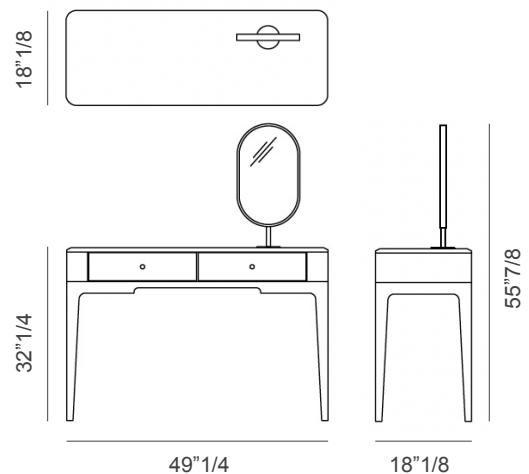

### Description

Vanity with MDF and beechwood plywood structure in glossy / matt lacquered or covered in leather. It comes with two drawers with drawer slide “Blumotion” system.

The top is available in glossy/matt lacquered wood or in marble and a optional metal mirror-kit. Made in Italy.

### Dimensions

49”1/4W x 18”1/8D x 32”1/4H  
Height with mirror: 55”7/8

\* For more specifications, please refer to the “Finishes & Materials” PDF