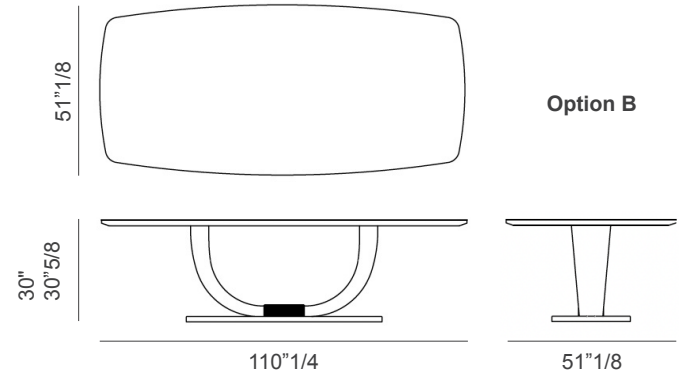

## Description

Fixed table with stainless steel base and a refined top offered in two different dimensions and in a wide range of options.  
Made in Italy.

-Top in marble: 3/4" sustained by undermount made of lacquered same tonality matt MDF.

## Dimensions

A) 94"1/2W x 47"1/4D x 30"H - 30"5/8H

B) 110"1/4W x 51"1/8D x 30"H - 30"5/8H

\* For more specifications, please refer to the "Finishes & Materials" PDF