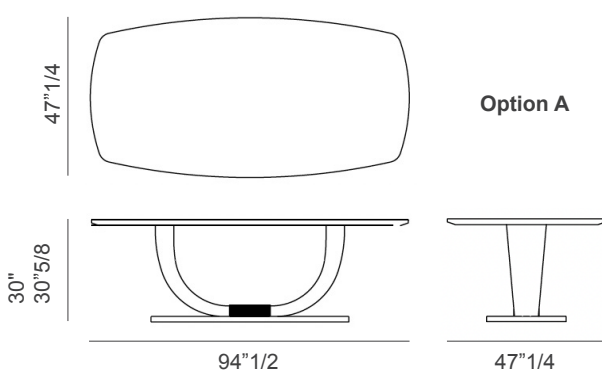

## Description

Fixed table with stainless steel base and a refined top offered in two different dimensions and in a wide range of options.  
Made in Italy.

-Top in marble: 3/4" sustained by undermount made of lacquered same tonality matt MDF.

## Dimensions

A) 94"1/2W x 47"1/4D x 30"H - 30"5/8H

B) 110"1/4W x 51"1/8D x 30"H - 30"5/8H

\* For more specifications, please refer to the "Finishes & Materials" PDF