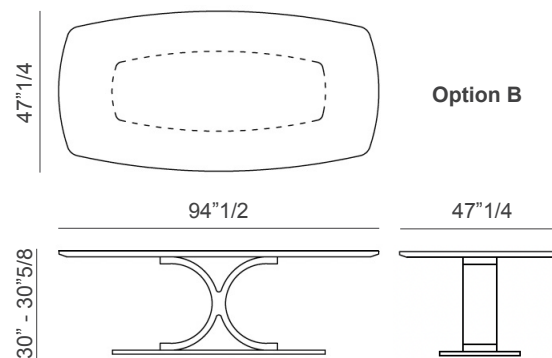

### Dimensions

**A) 78"3/4W x 47"1/4D**

Height with MDF / marble top: 30"5/8

Height with glass top: 30"

**B) 94"1/2W x 47"1/4D**

Height with MDF / marble top: 30"5/8

Height with glass top: 30"

\* For more specifications, please refer to the "Finishes & Materials" PDF