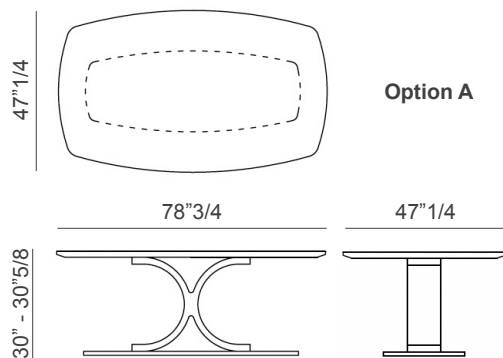

### Dimensions

**A) 78"3/4W x 47"1/4D**

Height with MDF / marble top: 30"5/8

Height with glass top: 30"

**B) 94"1/2W x 47"1/4D**

Height with MDF / marble top: 30"5/8

Height with glass top: 30"

\* For more specifications, please refer to the "Finishes & Materials" PDF