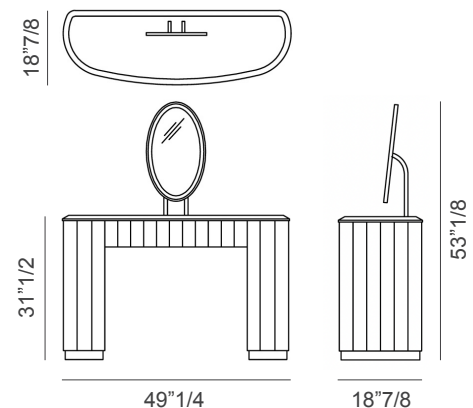

Vogue

Description

Vanity with MDF and beechwood plywood structure covered in leather with a refined vertical quilting finish. It comes with one drawer with drawer slide "Blumotion" system.

The top is available in glossy/matt lacquered wood or in marble and the base is offered in a wide range of metal options. The mirror kit is available. Made in Italy.

Dimensions

49"1/4W x 18"7/8D x 31"1/2H

Height with mirror: 53"1/8

* For more specifications, please refer to the "Finishes & Materials" PDF