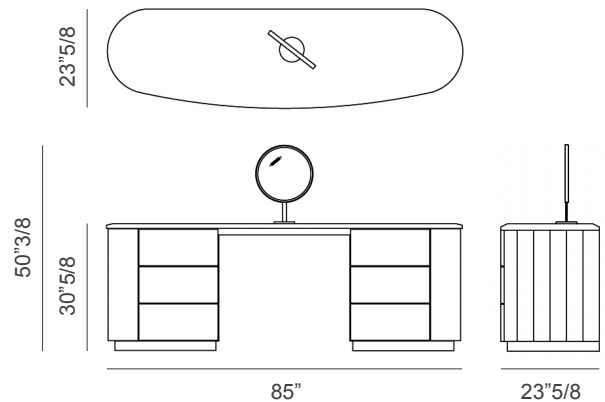

Vogue

Description

Vanity with multilayer structure covered in leather with vertical quilting. Matt lacquered internal part. It comes with six drawers with drawer slide "Blumotion" system.

The top is available in glossy/matt lacquered wood or in marble and the two bases are offered in a wide range of steel options. The mirror kit is available.. Made in Italy.

*Ask for available models of handles for the drawers.

Envy Beauty mirror
Shining stainless steel structure.
Natural bevelled mirror 1/8".

Dimensions

85"W x 23"5/8D x 30"5/8H
Height with mirror: 50"3/8

* For more specifications, please refer to the "Finishes & Materials" PDF