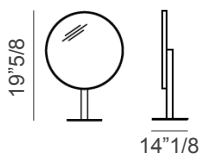

Vogue

Description

Vanity with multilayer structure covered in leather with vertical quilting. Matt lacquered internal part. It comes with six drawers with drawer slide "Blumotion" system.

The top is available in glossy/matt lacquered wood or in marble and the two bases are offered in a wide range of steel options. The mirror kit is available.. Made in Italy.

*Ask for available models of handles for the drawers.

Envy Beauty mirror
Shining stainless steel structure.
Natural bevelled mirror 1/8".

Dimensions

85"W x 23"5/8D x 30"5/8H
Height with mirror: 50"3/8

* For more specifications, please refer to the "Finishes & Materials" PDF