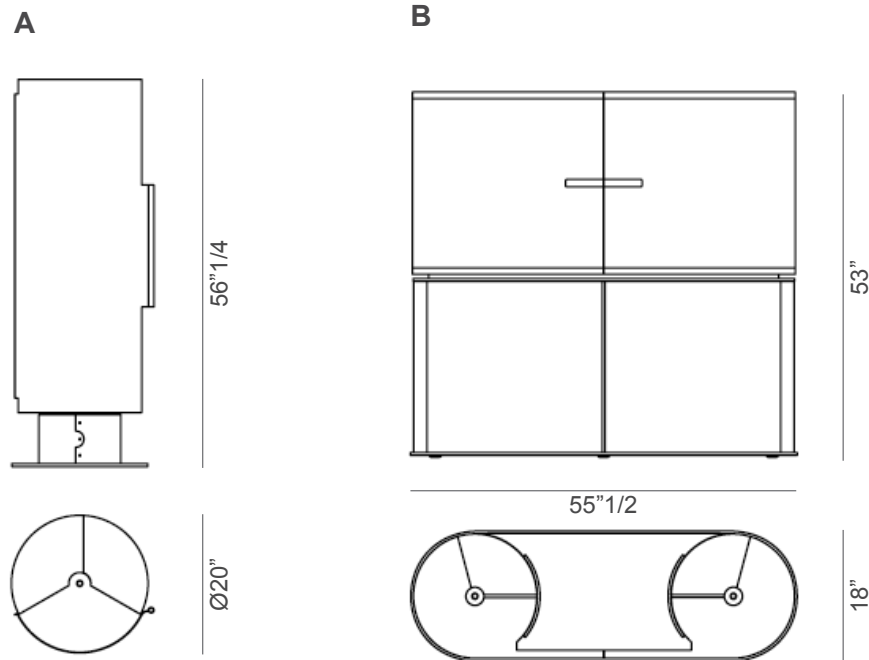

Ino

Design: Chi Wing Lo

Description

Bar cabinet with structure in curved plywood and Canaletto walnut veneer. Two versions available: with two doors or a cylindrical version with door in curved metal. The interior is available in white painted Fiddleback Sycamore or gold leaf decoration. Both versions are equipped with metal revolving trays painted in bronze color which can be regulated in height and have glass tops and LED lights. The base is metal painted in bronze color. The version with two doors can be accessorized with internal separators in Canaletto walnut. Made in Italy.

* For more specifications, please refer to the "Finishes & Materials" PDF

Ino

Dimensions

A: Ø20" x 56"1/4H - One door

B: 55"1/2W x 18"D x 53"H - Two doors

Optional (only for size B):

Internal separator in Canaletto walnut

17"1/2W x 14"3/4D x 2"3/4H

* For more specifications, please refer to the "Finishes & Materials" PDF