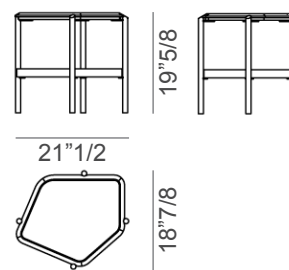

Skyline

Dimensions

A: 20"W x 20"D x 22"7/8H

B: Ø22" x 13"3/8H

C: 21"1/2W x 18"7/8D x 19"5/8H

D: 37"W x 14"5/8D x 22"7/8H

E: Ø17"3/4 x 19"5/8H

F: Ø47"1/4 x 14"1/8H

G: 44"W x 46"1/4D x 11"7/8H

A

B

C

D

E

F

G

* For more specifications, please refer to the "Finishes & Materials" PDF