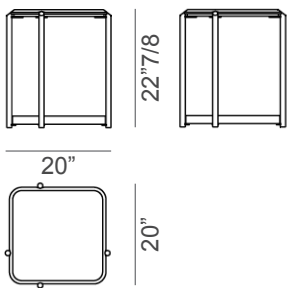

Finishes & Materials

Base: Metal

Lower top: Glass

Upper top: Marble, Wood

Insert: Wood

* For more specifications, please refer to the "Finishes & Materials" PDF

Skyline

Dimensions

A: 20"W x 20"D x 22"7/8H

B: Ø22" x 13"3/8H

C: 21"1/2W x 18"7/8D x 19"5/8H

D: 37"W x 14"5/8D x 22"7/8H

E: Ø17"3/4 x 19"5/8H

F: Ø47"1/4 x 14"1/8H

G: 44"W x 46"1/4D x 11"7/8H

A