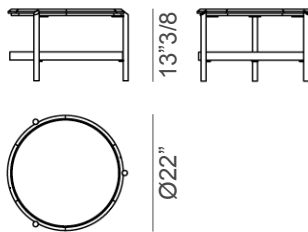

Skyline

Dimensions

A: 20"W x 20"D x 22"7/8H

B: Ø22" x 13"3/8H

C: 21"1/2W x 18"7/8D x 19"5/8H

D: 37"W x 14"5/8D x 22"7/8H

E: Ø17"3/4 x 19"5/8H

F: Ø47"1/4 x 14"1/8H

G: 44"W x 46"1/4D x 11"7/8H

A

B

C

D

E

F

G

* For more specifications, please refer to the "Finishes & Materials" PDF