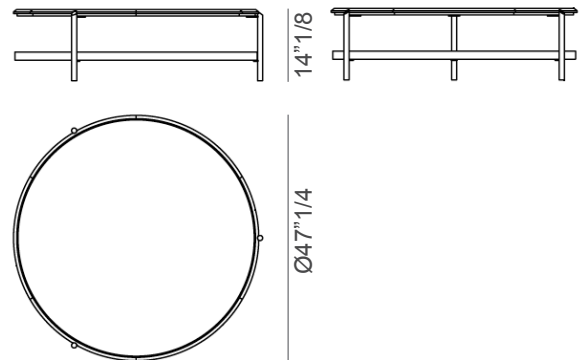

Skyline

Dimensions

A: 20"W x 20"D x 22"7/8H

B: Ø22" x 13"3/8H

C: 21"1/2W x 18"7/8D x 19"5/8H

D: 37"W x 14"5/8D x 22"7/8H

E: Ø17"3/4 x 19"5/8H

F: Ø47"1/4 x 14"1/8H

G: 44"W x 46"1/4D x 11"7/8H

A

B

C

D

E

F

G

* For more specifications, please refer to the "Finishes & Materials" PDF