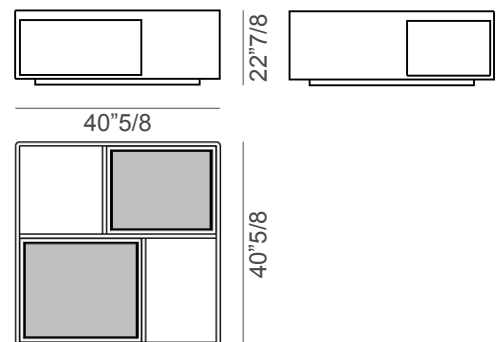

Skyline

Design: Carlo Colombo

Description

Square shaped coffee table with structure and side shelves in ash wood and top with open storage compartments alternating with inserts available in marble, saddle leather or Peltrox. It is possible to add containers in tempered glass. Made in Italy.

Finishes & Materials

Structure & Side Selves: Wood

Top Inserts: Marble, Saddle Leather or Peltrox.

Containers: Glass.

Optional:

Container for open compartments:
20"1/2W x 13"3/4D x 11"3/8H

Dimensions

40"5/8W x 40"5/8D x 15"3/8H