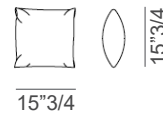

158"1/4W x 41"3/8D x 38"1/2H

Seat height: 15"3/4

Armrest height: 24"

Composition 3

166"W x 58"1/4D x 38"1/2H

Seat height: 15"3/4

Armrest height: 19"1/4

Composition 4

167"3/4W x 41"3/8D x 38"1/2H

Seat height: 15"3/4

Armrest height: 19"1/4

* For more specifications, please refer to the "Finishes & Materials" PDF

Skyline

Composition 5

191"3/8W x 71"7/8D x 38"1/2H

Seat height: 15"3/4

Armrest height: 19"1/4 - 24"

Composition 6

163"3/4W x 80"5/8D x 38"1/2H

Seat height: 15"3/4

Armrest height: 19"1/4 - 24"

Composition 7

167"3/4W x 65"D x 38"1/2H

Seat height: 15"3/4

Armrest height: 19"1/4

Decorative cushions:

Backrest cushions:

With piping

* For more specifications, please refer to the "Finishes & Materials" PDF