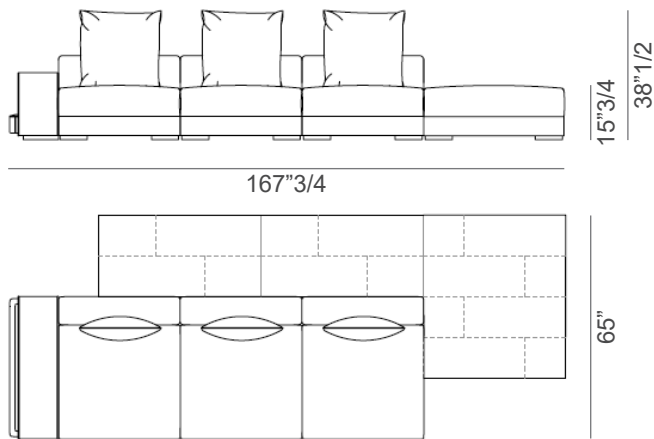

158"1/4W x 41"3/8D x 38"1/2H

Seat height: 15"3/4

Armrest height: 24"

Composition 3

166"W x 58"1/4D x 38"1/2H

Seat height: 15"3/4

Armrest height: 19"1/4

Composition 4

167"3/4W x 41"3/8D x 38"1/2H

Seat height: 15"3/4

Armrest height: 19"1/4

* For more specifications, please refer to the "Finishes & Materials" PDF

Skyline

Composition 5

191"3/8W x 71"7/8D x 38"1/2H

Seat height: 15"3/4

Armrest height: 19"1/4 - 24"

Composition 6

163"3/4W x 80"5/8D x 38"1/2H

Seat height: 15"3/4

Armrest height: 19"1/4 - 24"

Composition 7

167"3/4W x 65"D x 38"1/2H

Seat height: 15"3/4

Armrest height: 19"1/4

Decorative cushions:

Backrest cushions:

With piping

* For more specifications, please refer to the "Finishes & Materials" PDF