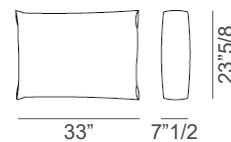

158"1/4W x 41"3/8D x 38"1/2H

Seat height: 15"3/4

Armrest height: 24"

Composition 3

166"W x 58"1/4D x 38"1/2H

Seat height: 15"3/4

Armrest height: 19"1/4

Composition 4

167"3/4W x 41"3/8D x 38"1/2H

Seat height: 15"3/4

Armrest height: 19"1/4

* For more specifications, please refer to the "Finishes & Materials" PDF

Skyline

Composition 5

191"3/8W x 71"7/8D x 38"1/2H

Seat height: 15"3/4

Armrest height: 19"1/4 - 24"

Composition 6

163"3/4W x 80"5/8D x 38"1/2H

Seat height: 15"3/4

Armrest height: 19"1/4 - 24"

Composition 7

167"3/4W x 65"D x 38"1/2H

Seat height: 15"3/4

Armrest height: 19"1/4

Decorative cushions:

Backrest cushions:

With piping

* For more specifications, please refer to the "Finishes & Materials" PDF