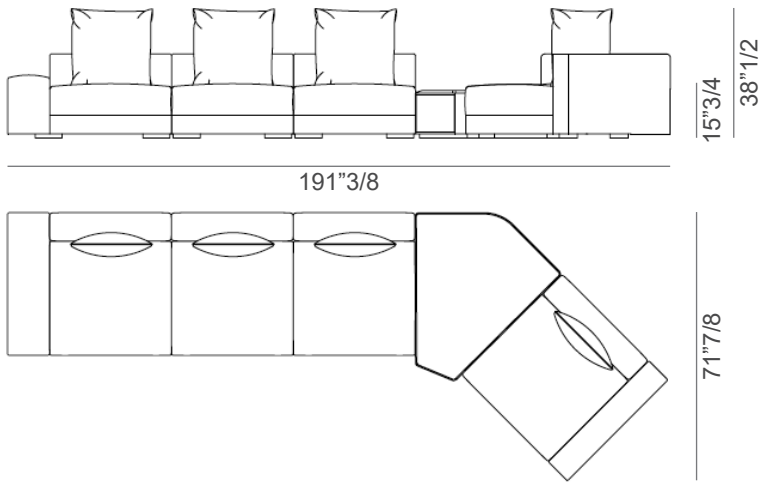

* For more specifications, please refer to the "Finishes & Materials" PDF

Skyline

Suggested compositions

Composition 1

110"1/4W x 41"3/8D x 38"1/2H

Seat height: 15"3/4

Armrest height: 24"

Composition 2

158"1/4W x 41"3/8D x 38"1/2H

Seat height: 15"3/4

Armrest height: 24"

Composition 3

166"W x 58"1/4D x 38"1/2H

Seat height: 15"3/4

Armrest height: 19"1/4

Composition 4

167"3/4W x 41"3/8D x 38"1/2H

Seat height: 15"3/4

Armrest height: 19"1/4

* For more specifications, please refer to the "Finishes & Materials" PDF

Skyline

Composition 5

191"3/8W x 71"7/8D x 38"1/2H

Seat height: 15"3/4

Armrest height: 19"1/4 - 24"

Composition 6

163"3/4W x 80"5/8D x 38"1/2H

Seat height: 15"3/4

Armrest height: 19"1/4 - 24"

Composition 7

167"3/4W x 65"D x 38"1/2H

Seat height: 15"3/4