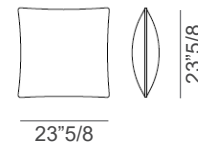

158"1/4W x 41"3/8D x 38"1/2H

Seat height: 15"3/4

Armrest height: 24"

Composition 3

166"W x 58"1/4D x 38"1/2H

Seat height: 15"3/4

Armrest height: 19"1/4

Composition 4

167"3/4W x 41"3/8D x 38"1/2H

Seat height: 15"3/4

Armrest height: 19"1/4

* For more specifications, please refer to the "Finishes & Materials" PDF

Skyline

Composition 5

191"3/8W x 71"7/8D x 38"1/2H

Seat height: 15"3/4

Armrest height: 19"1/4 - 24"

Composition 6

163"3/4W x 80"5/8D x 38"1/2H

Seat height: 15"3/4

Armrest height: 19"1/4 - 24"

Composition 7

167"3/4W x 65"D x 38"1/2H

Seat height: 15"3/4

Armrest height: 19"1/4

Decorative cushions:

Backrest cushions:

With piping

* For more specifications, please refer to the "Finishes & Materials" PDF