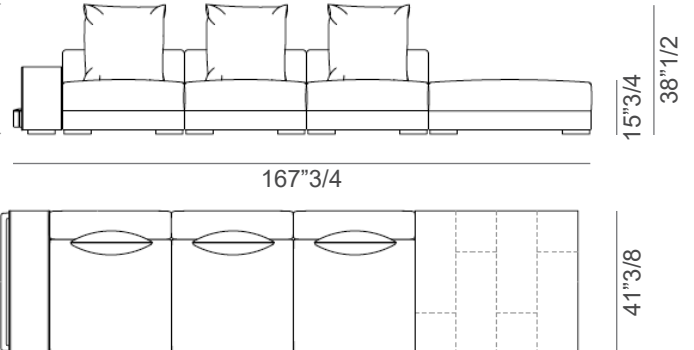

* For more specifications, please refer to the "Finishes & Materials" PDF

Skyline

Suggested compositions

Composition 1

110"1/4W x 41"3/8D x 38"1/2H

Seat height: 15"3/4

Armrest height: 24"

Composition 2

158"1/4W x 41"3/8D x 38"1/2H

Seat height: 15"3/4

Armrest height: 24"

Composition 3

166"W x 58"1/4D x 38"1/2H

Seat height: 15"3/4

Armrest height: 19"1/4

Composition 4

167"3/4W x 41"3/8D x 38"1/2H

Seat height: 15"3/4

Armrest height: 19"1/4

* For more specifications, please refer to the "Finishes & Materials" PDF

Skyline

Composition 5

191"3/8W x 71"7/8D x 38"1/2H

Seat height: 15"3/4

Armrest height: 19"1/4 - 24"

Composition 6

163"3/4W x 80"5/8D x 38"1/2H

Seat height: 15"3/4

Armrest height: 19"1/4 - 24"

Composition 7

167"3/4W x 65"D x 38"1/2H

Seat height: 15"3/4