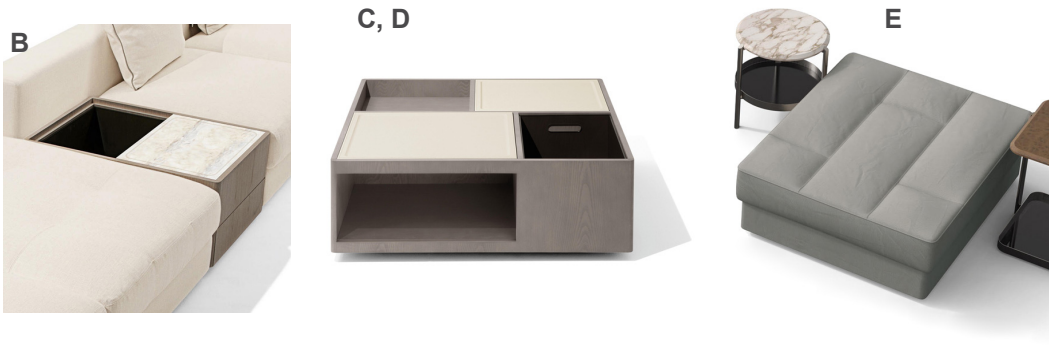

Skyline

Design: Carlo Colombo

Description

Sectional with structure in multi-layer and solid beech wood, with elastic straps. The seat is in expanded flexible multi-density polyurethane and memory foam, a flexible and thermo sensitive material. Armrests and backrests in high-density expanded polyurethane, covered with fibers. The padding is in goose feathers with inserts in expanded flexible multi-density polyurethane. The completely removable covers are available in fabrics or leathers as per collection or customer's own material. Feet in matt beech wood. Various modules and accessories available. Made in Italy.

* For more specifications, please refer to the "Finishes & Materials" PDF

Skyline

Description (cont.)

The backrest is available in two versions:

- A:** With goose-down backrest cushion, with central insert in expanded multi-density polyurethane, covered in fabric or leather and with leather piping
- B:** With a leather panel with reclining mechanism that supports the goose-down backrest cushion

The armrests are available in the following versions:

- A:** High
- B:** High moulded
- C:** Low
- D:** Storage armrest in saddle leather with drawers in ash wood, with lower top in ash wood or in marble

* For more specifications, please refer to the "Finishes & Materials" PDF

Skyline

Suggested compositions

Composition 1

110"1/4W x 41"3/8D x 38"1/2H

Seat height: 15"3/4

Armrest height: 24"

Composition 2