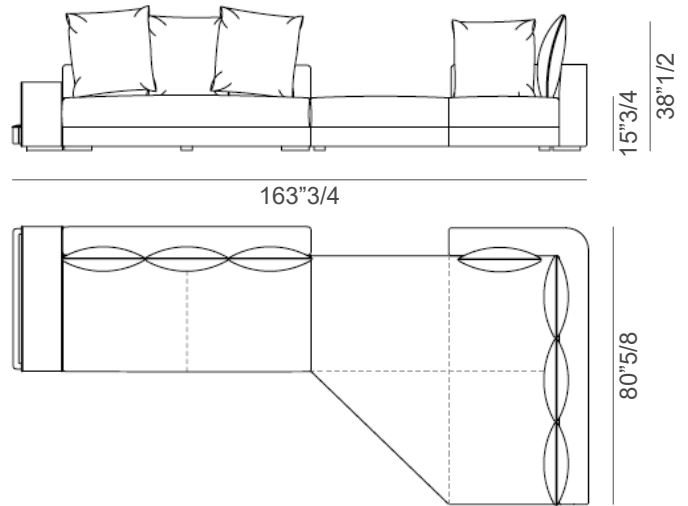

158"1/4W x 41"3/8D x 38"1/2H

Seat height: 15"3/4

Armrest height: 24"

Composition 3

166"W x 58"1/4D x 38"1/2H

Seat height: 15"3/4

Armrest height: 19"1/4

Composition 4

167"3/4W x 41"3/8D x 38"1/2H

Seat height: 15"3/4

Armrest height: 19"1/4

* For more specifications, please refer to the "Finishes & Materials" PDF

Skyline

Composition 5

191"3/8W x 71"7/8D x 38"1/2H

Seat height: 15"3/4

Armrest height: 19"1/4 - 24"

Composition 6

163"3/4W x 80"5/8D x 38"1/2H

Seat height: 15"3/4

Armrest height: 19"1/4 - 24"

Composition 7

167"3/4W x 65"D x 38"1/2H

Seat height: 15"3/4

Armrest height: 19"1/4

Decorative cushions:

Backrest cushions:

With piping

* For more specifications, please refer to the "Finishes & Materials" PDF