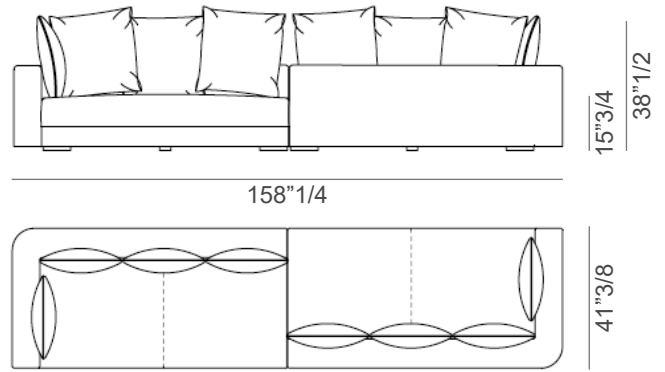

* For more specifications, please refer to the "Finishes & Materials" PDF

Skyline

Suggested compositions

Composition 1

110"1/4W x 41"3/8D x 38"1/2H

Seat height: 15"3/4

Armrest height: 24"

Composition 2

158"1/4W x 41"3/8D x 38"1/2H

Seat height: 15"3/4

Armrest height: 24"

Composition 3

166"W x 58"1/4D x 38"1/2H

Seat height: 15"3/4

Armrest height: 19"1/4

Composition 4

167"3/4W x 41"3/8D x 38"1/2H

Seat height: 15"3/4

Armrest height: 19"1/4

* For more specifications, please refer to the "Finishes & Materials" PDF

Skyline

Composition 5

191"3/8W x 71"7/8D x 38"1/2H

Seat height: 15"3/4

Armrest height: 19"1/4 - 24"

Composition 6

163"3/4W x 80"5/8D x 38"1/2H

Seat height: 15"3/4

Armrest height: 19"1/4 - 24"

Composition 7

167"3/4W x 65"D x 38"1/2H

Seat height: 15"3/4