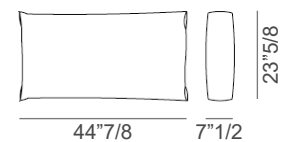

158"1/4W x 41"3/8D x 38"1/2H

Seat height: 15"3/4

Armrest height: 24"

Composition 3

166"W x 58"1/4D x 38"1/2H

Seat height: 15"3/4

Armrest height: 19"1/4

Composition 4

167"3/4W x 41"3/8D x 38"1/2H

Seat height: 15"3/4

Armrest height: 19"1/4

* For more specifications, please refer to the "Finishes & Materials" PDF

Skyline

Composition 5

191"3/8W x 71"7/8D x 38"1/2H

Seat height: 15"3/4

Armrest height: 19"1/4 - 24"

Composition 6

163"3/4W x 80"5/8D x 38"1/2H

Seat height: 15"3/4

Armrest height: 19"1/4 - 24"

Composition 7

167"3/4W x 65"D x 38"1/2H

Seat height: 15"3/4

Armrest height: 19"1/4

Decorative cushions:

Backrest cushions:

With piping

* For more specifications, please refer to the "Finishes & Materials" PDF