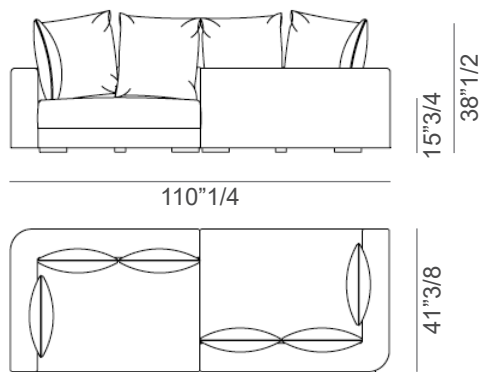

* For more specifications, please refer to the "Finishes & Materials" PDF

Skyline

Suggested compositions

Composition 1

110"1/4W x 41"3/8D x 38"1/2H

Seat height: 15"3/4

Armrest height: 24"

Composition 2

158"1/4W x 41"3/8D x 38"1/2H

Seat height: 15"3/4

Armrest height: 24"

Composition 3

166"W x 58"1/4D x 38"1/2H

Seat height: 15"3/4

Armrest height: 19"1/4

Composition 4

167"3/4W x 41"3/8D x 38"1/2H

Seat height: 15"3/4

Armrest height: 19"1/4

* For more specifications, please refer to the "Finishes & Materials" PDF

Skyline

Composition 5

191"3/8W x 71"7/8D x 38"1/2H

Seat height: 15"3/4

Armrest height: 19"1/4 - 24"

Composition 6

163"3/4W x 80"5/8D x 38"1/2H

Seat height: 15"3/4

Armrest height: 19"1/4 - 24"

Composition 7

167"3/4W x 65"D x 38"1/2H

Seat height: 15"3/4