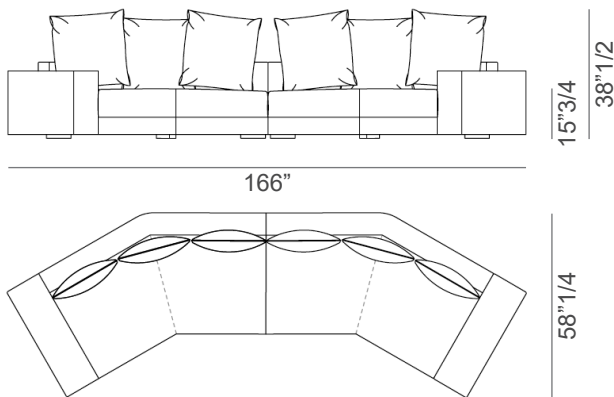

* For more specifications, please refer to the "Finishes & Materials" PDF

Skyline

Suggested compositions

Composition 1

110"1/4W x 41"3/8D x 38"1/2H

Seat height: 15"3/4

Armrest height: 24"

Composition 2

158"1/4W x 41"3/8D x 38"1/2H

Seat height: 15"3/4

Armrest height: 24"

Composition 3

166"W x 58"1/4D x 38"1/2H

Seat height: 15"3/4

Armrest height: 19"1/4

Composition 4

167"3/4W x 41"3/8D x 38"1/2H

Seat height: 15"3/4

Armrest height: 19"1/4

* For more specifications, please refer to the "Finishes & Materials" PDF

Skyline

Composition 5

191"3/8W x 71"7/8D x 38"1/2H

Seat height: 15"3/4

Armrest height: 19"1/4 - 24"

Composition 6

163"3/4W x 80"5/8D x 38"1/2H

Seat height: 15"3/4

Armrest height: 19"1/4 - 24"

Composition 7

167"3/4W x 65"D x 38"1/2H

Seat height: 15"3/4