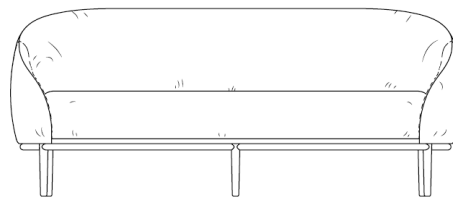

Yoisho

Design: Bernhardt & Vella

Description

Sofa with legs in solid ash wood. Base of the seat in bronzed brass finish wood. Padding in fire retardant polyurethane foam covered in fabrics as per collection. Decorative cushions available on demand. Made in Italy.

Dimensions

70"7/8W x 30"D x 29"1/2H

Seat height: 16"1/2

Armrest height: 22"

Decorative cushions:

15"3/4W x 15"3/4H

19"5/8W x 7"7/8H

70"7/8

29"1/2

16"1/2

22"

30"