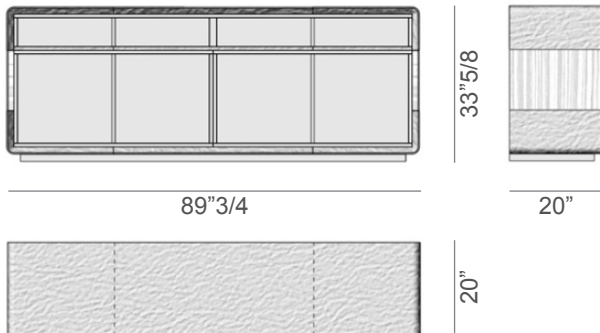

Herman

Dimensions

89"3/4W x 20"D x 33"5/8H

Wood

Saddle leather
or leather

Frame

Front drawers & doors

1 drawer

1 left or right door