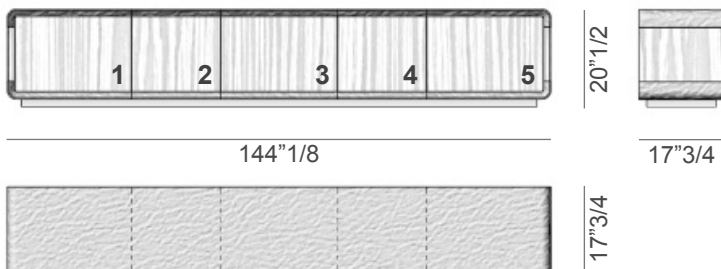

Dimensions

114"1/8W x 17"3/4D x 20"1/2H

Wood

Saddle leather
or leather

Smoked glass

Frame

Front options:

Shelf units in glass

18"1/8

24"3/8

Drawer units in wood

18"1/8

24"3/8