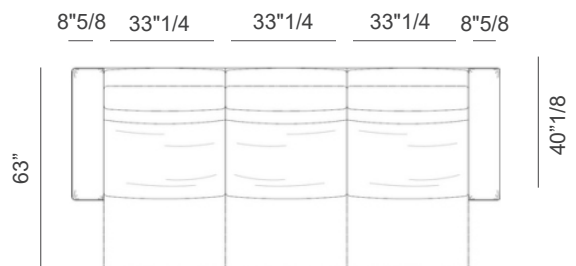

150"3/8W x 72"3/8D x 31"1/2H

Kubrik

Composition B1

Composed by 3 reclining seatings, 2 fixed seating, 1 angular element and 2 arms.

134"1/4W 106"7/8D x 31"1/2H

Composition B2

Composed by 3 reclining seatings, 2 fixed seating, 1 angular element and 2 arms.

152"W x 118"5/8D x 31"1/2H

Composition C1

Composed by 2 reclining seatings, 2 external arms and 1 large central arm with veneer sliding top and 2 steel cup holders.

86"1/4W x 63"D x 31"1/2H

Kubrik

Composition C2

Composed by 2 reclining seatings, 2 external arms and 1 large central arm with veneer sliding top and 2 steel cup holders.

98"W x 63"D x 31"1/2H

Composition D1

Composed by 3 reclining seatings and 2 external arms.

99"3/8W x 63"D x 31"1/2H

Composition D2

Composed by 3 reclining seatings and 2 external arms.

117"1/8W x 63"D x 31"1/2H

Kubrik

Specifications

Reclining mechanism

Accessories