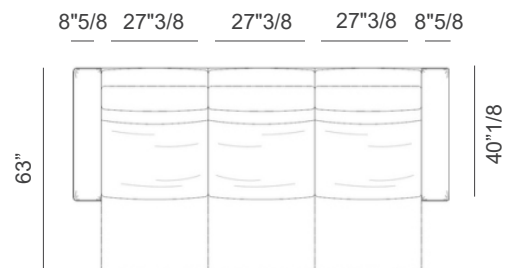

150"3/8W x 72"3/8D x 31"1/2H

Kubrik

Composition B1

Composed by 3 reclining seatings, 2 fixed seating, 1 angular element and 2 arms.

134"1/4W 106"7/8D x 31"1/2H

Composition B2

Composed by 3 reclining seatings, 2 fixed seating, 1 angular element and 2 arms.

152"W x 118"5/8D x 31"1/2H

Composition C1

Composed by 2 reclining seatings, 2 external arms and 1 large central arm with veneer sliding top and 2 steel cup holders.

86"1/4W x 63"D x 31"1/2H

Kubrik

Composition C2

Composed by 2 reclining seatings, 2 external arms and 1 large central arm with veneer sliding top and 2 steel cup holders.

98"W x 63"D x 31"1/2H

Composition D1

Composed by 3 reclining seatings and 2 external arms.

99"3/8W x 63"D x 31"1/2H

Composition D2

Composed by 3 reclining seatings and 2 external arms.

117"1/8W x 63"D x 31"1/2H

Kubrik

Specifications

Reclining mechanism

Accessories