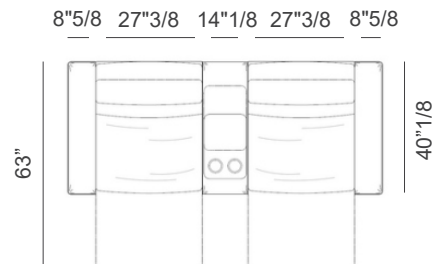

Made in Italy.

Kubrik

Composition A1

Composed by 2 reclining seatings and 2 chaise lounge with arms and reclining headrest.

138"5/8W x 72"3/8D x 31"1/2H

Composition A2

Composed by 2 reclining seatings and 2 chaise lounge with arms and reclining headrest.

150"3/8W x 72"3/8D x 31"1/2H

Kubrik

Composition B1

Composed by 3 reclining seatings, 2 fixed seating, 1 angular element and 2 arms.

134"1/4W 106"7/8D x 31"1/2H

Composition B2

Composed by 3 reclining seatings, 2 fixed seating, 1 angular element and 2 arms.

152"W x 118"5/8D x 31"1/2H

Composition C1

Composed by 2 reclining seatings, 2 external arms and 1 large central arm with veneer sliding top and 2 steel cup holders.

86"1/4W x 63"D x 31"1/2H

Kubrik

Composition C2

Composed by 2 reclining seatings, 2 external arms and 1 large central arm with veneer sliding top and 2 steel cup holders.

98"W x 63"D x 31"1/2H

Composition D1

Composed by 3 reclining seatings and 2 external arms.