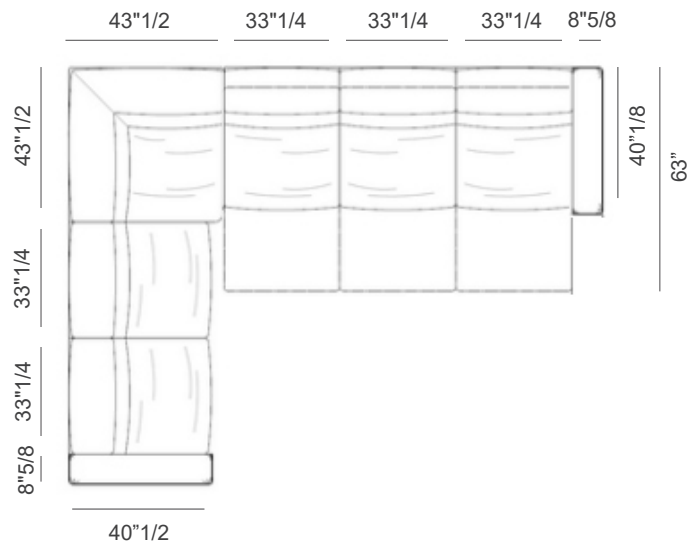

Made in Italy.

Kubrik

Composition A1

Composed by 2 reclining seatings and 2 chaise lounge with arms and reclining headrest.

138"5/8W x 72"3/8D x 31"1/2H

Composition A2

Composed by 2 reclining seatings and 2 chaise lounge with arms and reclining headrest.

150"3/8W x 72"3/8D x 31"1/2H

Kubrik

Composition B1

Composed by 3 reclining seatings, 2 fixed seating, 1 angular element and 2 arms.

134"1/4W 106"7/8D x 31"1/2H

Composition B2

Composed by 3 reclining seatings, 2 fixed seating, 1 angular element and 2 arms.

152"W x 118"5/8D x 31"1/2H

Composition C1

Composed by 2 reclining seatings, 2 external arms and 1 large central arm with veneer sliding top and 2 steel cup holders.

86"1/4W x 63"D x 31"1/2H

Kubrik

Composition C2

Composed by 2 reclining seatings, 2 external arms and 1 large central arm with veneer sliding top and 2 steel cup holders.

98"W x 63"D x 31"1/2H

Composition D1

Composed by 3 reclining seatings and 2 external arms.