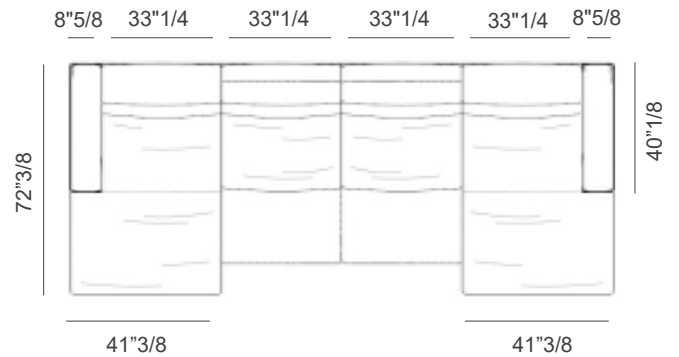

Made in Italy.

Kubrik

Composition A1

Composed by 2 reclining seatings and 2 chaise lounge with arms and reclining headrest.

138"5/8W x 72"3/8D x 31"1/2H

Composition A2

Composed by 2 reclining seatings and 2 chaise lounge with arms and reclining headrest.

150"3/8W x 72"3/8D x 31"1/2H

Kubrik

Composition B1

Composed by 3 reclining seatings, 2 fixed seating, 1 angular element and 2 arms.

134"1/4W 106"7/8D x 31"1/2H

Composition B2

Composed by 3 reclining seatings, 2 fixed seating, 1 angular element and 2 arms.

152"W x 118"5/8D x 31"1/2H

Composition C1

Composed by 2 reclining seatings, 2 external arms and 1 large central arm with veneer sliding top and 2 steel cup holders.

86"1/4W x 63"D x 31"1/2H

Kubrik

Composition C2

Composed by 2 reclining seatings, 2 external arms and 1 large central arm with veneer sliding top and 2 steel cup holders.

98"W x 63"D x 31"1/2H

Composition D1

Composed by 3 reclining seatings and 2 external arms.