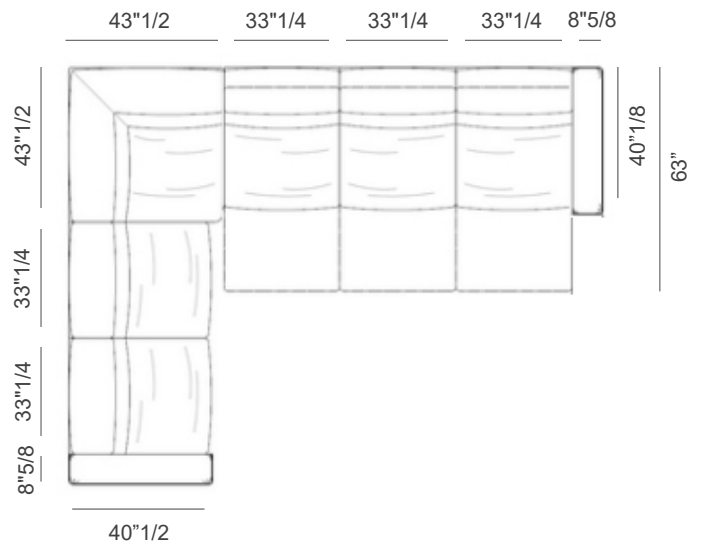

Made in Italy.

Kubrik

Composition A1

Composed by 2 reclining seatings and 2 chaise lounge with arms and reclining headrest.

138"5/8W x 72"3/8D x 31"1/2H

Composition A2

Composed by 2 reclining seatings and 2 chaise lounge with arms and reclining headrest.

150"3/8W x 72"3/8D x 31"1/2H

Kubrik

Composition B1

Composed by 3 reclining seatings, 2 fixed seating, 1 angular element and 2 arms.

134"1/4W 106"7/8D x 31"1/2H

Composition B2

Composed by 3 reclining seatings, 2 fixed seating, 1 angular element and 2 arms.

152"W x 118"5/8D x 31"1/2H

Composition C1

Composed by 2 reclining seatings, 2 external arms and 1 large central arm with veneer sliding top and 2 steel cup holders.

86"1/4W x 63"D x 31"1/2H

Kubrik

Composition C2

Composed by 2 reclining seatings, 2 external arms and 1 large central arm with veneer sliding top and 2 steel cup holders.

98"W x 63"D x 31"1/2H

Composition D1

Composed by 3 reclining seatings and 2 external arms.