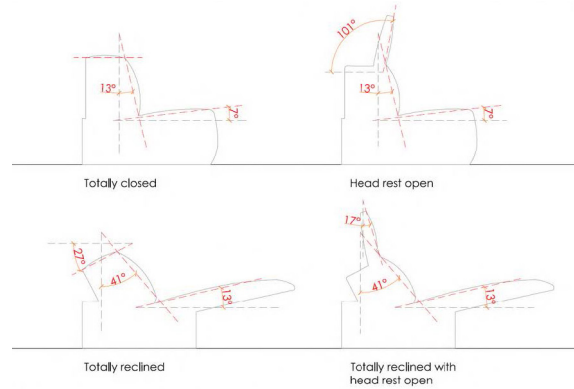

150"3/8W x 72"3/8D x 31"1/2H

Kubrik

Composition B1

Composed by 3 reclining seatings, 2 fixed seating, 1 angular element and 2 arms.

134"1/4W 106"7/8D x 31"1/2H

Composition B2

Composed by 3 reclining seatings, 2 fixed seating, 1 angular element and 2 arms.

152"W x 118"5/8D x 31"1/2H

Composition C1

Composed by 2 reclining seatings, 2 external arms and 1 large central arm with veneer sliding top and 2 steel cup holders.

86"1/4W x 63"D x 31"1/2H

Kubrik

Composition C2

Composed by 2 reclining seatings, 2 external arms and 1 large central arm with veneer sliding top and 2 steel cup holders.

98"W x 63"D x 31"1/2H

Composition D1

Composed by 3 reclining seatings and 2 external arms.

99"3/8W x 63"D x 31"1/2H

Composition D2

Composed by 3 reclining seatings and 2 external arms.

117"1/8W x 63"D x 31"1/2H

Kubrik

Specifications

Reclining mechanism

Accessories