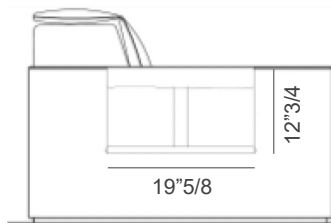

Accessories

Pockets for arms

With 2 compartments.
With metal bars at the bottom.
Available in fabric or leather.