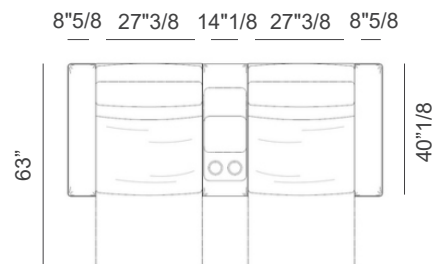

Made in Italy.

Kubrik

Composition A1

Composed by 2 reclining seatings and 2 chaise lounge with arms and reclining headrest.

138"5/8W x 72"3/8D x 31"1/2H

Composition A2

Composed by 2 reclining seatings and 2 chaise lounge with arms and reclining headrest.

150"3/8W x 72"3/8D x 31"1/2H

Kubrik

Composition B1

Composed by 3 reclining seatings, 2 fixed seating, 1 angular element and 2 arms.

134"1/4W 106"7/8D x 31"1/2H

Composition B2

Composed by 3 reclining seatings, 2 fixed seating, 1 angular element and 2 arms.

152"W x 118"5/8D x 31"1/2H

Composition C1

Composed by 2 reclining seatings, 2 external arms and 1 large central arm with veneer sliding top and 2 steel cup holders.

86"1/4W x 63"D x 31"1/2H

Kubrik

Composition C2

Composed by 2 reclining seatings, 2 external arms and 1 large central arm with veneer sliding top and 2 steel cup holders.

98"W x 63"D x 31"1/2H

Composition D1

Composed by 3 reclining seatings and 2 external arms.