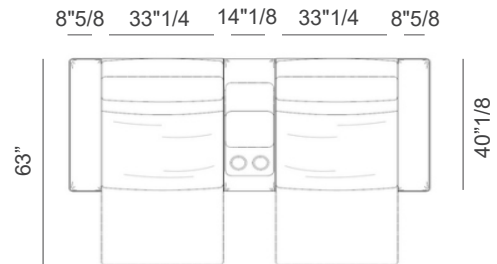

150"3/8W x 72"3/8D x 31"1/2H

Kubrik

Composition B1

Composed by 3 reclining seatings, 2 fixed seating, 1 angular element and 2 arms.

134"1/4W 106"7/8D x 31"1/2H

Composition B2

Composed by 3 reclining seatings, 2 fixed seating, 1 angular element and 2 arms.

152"W x 118"5/8D x 31"1/2H

Composition C1

Composed by 2 reclining seatings, 2 external arms and 1 large central arm with veneer sliding top and 2 steel cup holders.

86"1/4W x 63"D x 31"1/2H

Kubrik

Composition C2

Composed by 2 reclining seatings, 2 external arms and 1 large central arm with veneer sliding top and 2 steel cup holders.

98"W x 63"D x 31"1/2H

Composition D1

Composed by 3 reclining seatings and 2 external arms.

99"3/8W x 63"D x 31"1/2H

Composition D2

Composed by 3 reclining seatings and 2 external arms.

117"1/8W x 63"D x 31"1/2H

Kubrik

Specifications

Reclining mechanism

Accessories