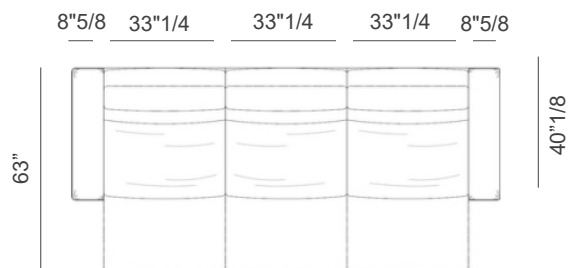

150"3/8W x 72"3/8D x 31"1/2H

Kubrik

Composition B1

Composed by 3 reclining seatings, 2 fixed seating, 1 angular element and 2 arms.

134"1/4W 106"7/8D x 31"1/2H

Composition B2

Composed by 3 reclining seatings, 2 fixed seating, 1 angular element and 2 arms.

152"W x 118"5/8D x 31"1/2H

Composition C1

Composed by 2 reclining seatings, 2 external arms and 1 large central arm with veneer sliding top and 2 steel cup holders.

86"1/4W x 63"D x 31"1/2H

Kubrik

Composition C2

Composed by 2 reclining seatings, 2 external arms and 1 large central arm with veneer sliding top and 2 steel cup holders.

98"W x 63"D x 31"1/2H

Composition D1

Composed by 3 reclining seatings and 2 external arms.

99"3/8W x 63"D x 31"1/2H

Composition D2

Composed by 3 reclining seatings and 2 external arms.

117"1/8W x 63"D x 31"1/2H

Kubrik

Specifications

Reclining mechanism

Accessories