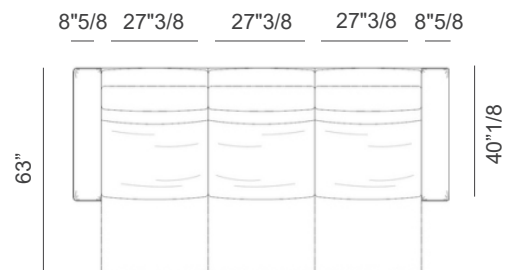

150"3/8W x 72"3/8D x 31"1/2H

Kubrik

Composition B1

Composed by 3 reclining seatings, 2 fixed seating, 1 angular element and 2 arms.

134"1/4W 106"7/8D x 31"1/2H

Composition B2

Composed by 3 reclining seatings, 2 fixed seating, 1 angular element and 2 arms.

152"W x 118"5/8D x 31"1/2H

Composition C1

Composed by 2 reclining seatings, 2 external arms and 1 large central arm with veneer sliding top and 2 steel cup holders.

86"1/4W x 63"D x 31"1/2H

Kubrik

Composition C2

Composed by 2 reclining seatings, 2 external arms and 1 large central arm with veneer sliding top and 2 steel cup holders.

98"W x 63"D x 31"1/2H

Composition D1

Composed by 3 reclining seatings and 2 external arms.

99"3/8W x 63"D x 31"1/2H

Composition D2

Composed by 3 reclining seatings and 2 external arms.

117"1/8W x 63"D x 31"1/2H

Kubrik

Specifications

Reclining mechanism

Accessories