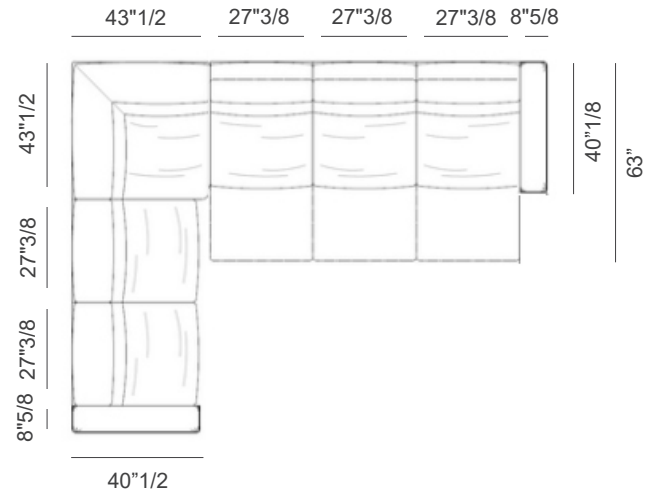

Made in Italy.

Kubrik

Composition A1

Composed by 2 reclining seatings and 2 chaise lounge with arms and reclining headrest.

138"5/8W x 72"3/8D x 31"1/2H

Composition A2

Composed by 2 reclining seatings and 2 chaise lounge with arms and reclining headrest.

150"3/8W x 72"3/8D x 31"1/2H

Kubrik

Composition B1

Composed by 3 reclining seatings, 2 fixed seating, 1 angular element and 2 arms.

134"1/4W 106"7/8D x 31"1/2H

Composition B2

Composed by 3 reclining seatings, 2 fixed seating, 1 angular element and 2 arms.

152"W x 118"5/8D x 31"1/2H

Composition C1

Composed by 2 reclining seatings, 2 external arms and 1 large central arm with veneer sliding top and 2 steel cup holders.

86"1/4W x 63"D x 31"1/2H

Kubrik

Composition C2

Composed by 2 reclining seatings, 2 external arms and 1 large central arm with veneer sliding top and 2 steel cup holders.

98"W x 63"D x 31"1/2H

Composition D1

Composed by 3 reclining seatings and 2 external arms.