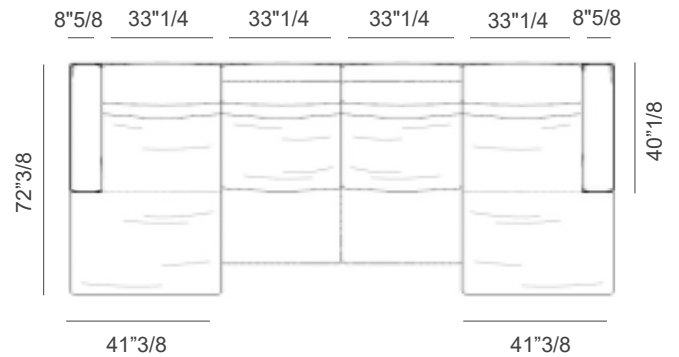

Made in Italy.

Kubrik

Composition A1

Composed by 2 reclining seatings and 2 chaise lounge with arms and reclining headrest.

138"5/8W x 72"3/8D x 31"1/2H

Composition A2

Composed by 2 reclining seatings and 2 chaise lounge with arms and reclining headrest.

150"3/8W x 72"3/8D x 31"1/2H

Kubrik

Composition B1

Composed by 3 reclining seatings, 2 fixed seating, 1 angular element and 2 arms.

134"1/4W 106"7/8D x 31"1/2H

Composition B2

Composed by 3 reclining seatings, 2 fixed seating, 1 angular element and 2 arms.

152"W x 118"5/8D x 31"1/2H

Composition C1

Composed by 2 reclining seatings, 2 external arms and 1 large central arm with veneer sliding top and 2 steel cup holders.

86"1/4W x 63"D x 31"1/2H

Kubrik

Composition C2

Composed by 2 reclining seatings, 2 external arms and 1 large central arm with veneer sliding top and 2 steel cup holders.

98"W x 63"D x 31"1/2H

Composition D1

Composed by 3 reclining seatings and 2 external arms.