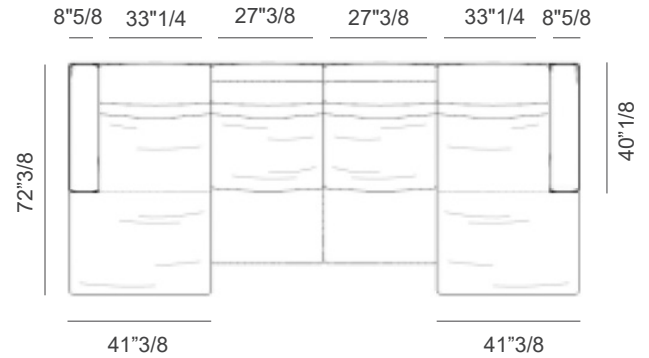

Made in Italy.

Kubrik

Composition A1

Composed by 2 reclining seatings and 2 chaise lounge with arms and reclining headrest.

138"5/8W x 72"3/8D x 31"1/2H

Composition A2

Composed by 2 reclining seatings and 2 chaise lounge with arms and reclining headrest.

150"3/8W x 72"3/8D x 31"1/2H

Kubrik

Composition B1

Composed by 3 reclining seatings, 2 fixed seating, 1 angular element and 2 arms.

134"1/4W 106"7/8D x 31"1/2H

Composition B2

Composed by 3 reclining seatings, 2 fixed seating, 1 angular element and 2 arms.

152"W x 118"5/8D x 31"1/2H

Composition C1

Composed by 2 reclining seatings, 2 external arms and 1 large central arm with veneer sliding top and 2 steel cup holders.

86"1/4W x 63"D x 31"1/2H

Kubrik

Composition C2

Composed by 2 reclining seatings, 2 external arms and 1 large central arm with veneer sliding top and 2 steel cup holders.

98"W x 63"D x 31"1/2H

Composition D1

Composed by 3 reclining seatings and 2 external arms.