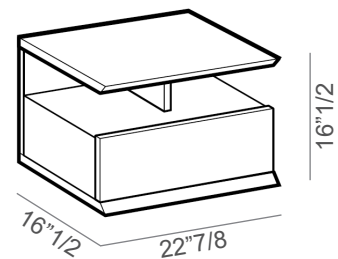

Dimensions

22"7/8W x 16"1/2D x 18"1/2H

Left door

Right door

* For more specifications, please refer to the "Finishes & Materials" PDF

Eric

Design: Stefano Spessotto

Description

Nightstand with structure in lacquered E1 class particle board wooden panels (MDF) and drawer in veneered E1 class particle board wooden panels (MDF). Made in Italy.

Dimensions

22"7/8W x 16"1/2D x 16"1/2H