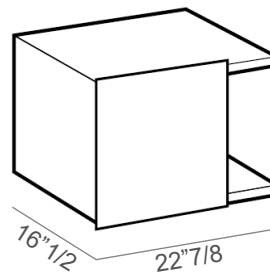

Eric

Design: Stefano Spessotto

Description

Nightstand with structure in lacquered E1 class particle board wooden panels (MDF) and left or right door in veneered E1 class particle board wooden panels (MDF).
Made in Italy.

Dimensions

22"7/8W x 16"1/2D x 18"1/2H

Left door

Right door

* For more specifications, please refer to the "Finishes & Materials" PDF

Eric

Design: Stefano Spessotto

Description

Nightstand with structure in lacquered E1 class particle board wooden panels (MDF) and drawer in veneered E1 class particle board wooden panels (MDF). Made in Italy.

Dimensions

22"7/8W x 16"1/2D x 16"1/2H