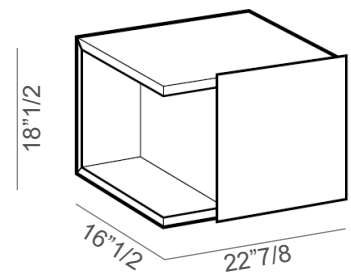

Eric

Design: Stefano Spessotto

Description

Nightstand with structure in lacquered E1 class particle board wooden panels (MDF) and left or right door in veneered E1 class particle board wooden panels (MDF).
Made in Italy.

Dimensions

22"7/8W x 16"1/2D x 18"1/2H

Left door

Right door

* For more specifications, please refer to the "Finishes & Materials" PDF

Eric

Design: Stefano Spessotto

Description

Nightstand with structure in lacquered E1 class particle board wooden panels (MDF) and drawer in veneered E1 class particle board wooden panels (MDF). Made in Italy.

Dimensions

22"7/8W x 16"1/2D x 16"1/2H