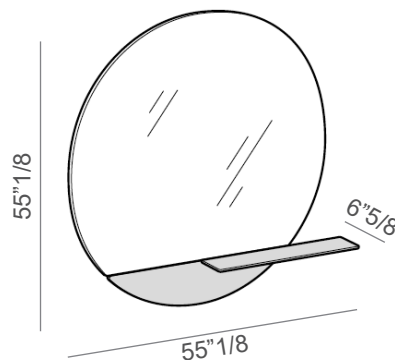

Eric

Design: Stefano Spessotto

Description

Round wall mirror in transparent glass with E1 class particleboard wooden panel structure. Available in two versions: with upholstered shelf in recycled bonded leather or with a cropped section at the bottom. Made in Italy.

Dimensions

A: 55"1/8W x 6"5/8D x 55"1/8H

* For more specifications, please refer to the "Finishes & Materials" PDF