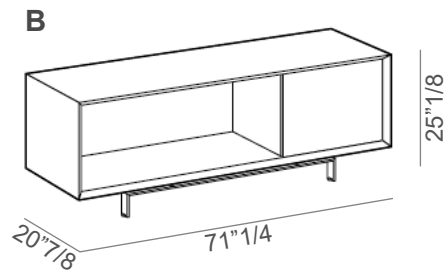

Eric

Design: Stefano Spessotto

Description

Sideboard with structure in lacquered E1 class particleboard wooden panels (MDF). Drawers and doors in veneered E1 particleboard panels (MDF). Lacquered metal base. Available with two open compartments, with two drawers or with an open compartment and a left or right drawer. Shelf dividers covered in bonded leather are available on demand. Made in Italy.

Eric

Dimensions

A: 71"1/4W x 20"7/8D x 25"1/8H

B: 71"1/4W x 20"7/8D x 25"1/8H

C: 71"1/4W x 20"7/8D x 25"1/8H

D: 71"1/4W x 20"7/8D x 25"1/8H

E: 71"1/4W x 20"7/8D x 25"1/8H

F: 71"1/4W x 20"7/8D x 25"1/8H

G: 94"1/2W x 20"7/8D x 25"1/8H

H: 94"1/2W x 20"7/8D x 25"1/8H

Eric

Internal Dividers