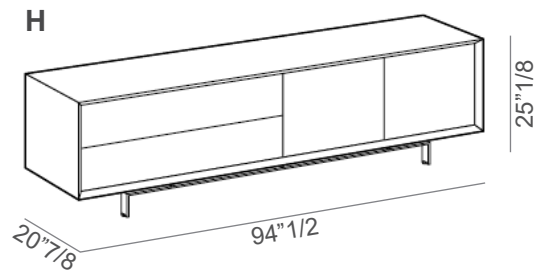

Eric

Design: Stefano Spessotto

Description

Sideboard with structure in lacquered E1 class particleboard wooden panels (MDF). Drawers and doors in veneered E1 particleboard panels (MDF). Lacquered metal base. Available with two open compartments, with two drawers or with an open compartment and a left or right drawer. Shelf dividers covered in bonded leather are available on demand. Made in Italy.

Eric

Dimensions

A: 71"1/4W x 20"7/8D x 25"1/8H

B: 71"1/4W x 20"7/8D x 25"1/8H

C: 71"1/4W x 20"7/8D x 25"1/8H

D: 71"1/4W x 20"7/8D x 25"1/8H

E: 71"1/4W x 20"7/8D x 25"1/8H

F: 71"1/4W x 20"7/8D x 25"1/8H

G: 94"1/2W x 20"7/8D x 25"1/8H

H: 94"1/2W x 20"7/8D x 25"1/8H

Eric

Internal Dividers