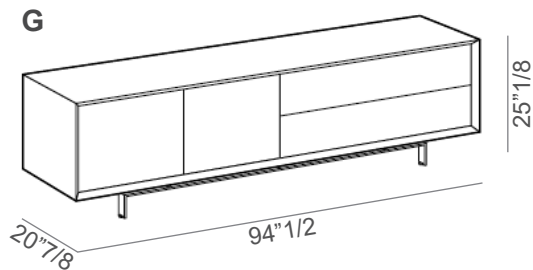

Eric

Design: Stefano Spessotto

Description

Sideboard with structure in lacquered E1 class particleboard wooden panels (MDF). Drawers and doors in veneered E1 particleboard panels (MDF). Lacquered metal base. Available with two open compartments, with two drawers or with an open compartment and a left or right drawer. Shelf dividers covered in bonded leather are available on demand. Made in Italy.

Eric

Dimensions

A: 71"1/4W x 20"7/8D x 25"1/8H

B: 71"1/4W x 20"7/8D x 25"1/8H

C: 71"1/4W x 20"7/8D x 25"1/8H

D: 71"1/4W x 20"7/8D x 25"1/8H

E: 71"1/4W x 20"7/8D x 25"1/8H

F: 71"1/4W x 20"7/8D x 25"1/8H

G: 94"1/2W x 20"7/8D x 25"1/8H

H: 94"1/2W x 20"7/8D x 25"1/8H

Eric

Internal Dividers