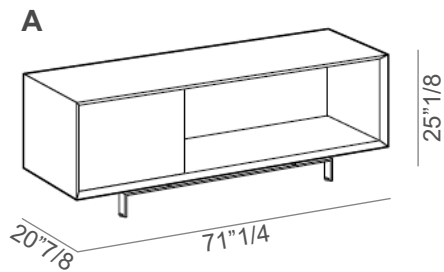

Eric

Design: Stefano Spessotto

Description

Sideboard with structure in lacquered E1 class particleboard wooden panels (MDF). Drawers and doors in veneered E1 particleboard panels (MDF). Lacquered metal base. Available with two open compartments, with two drawers or with an open compartment and a left or right drawer. Shelf dividers covered in bonded leather are available on demand. Made in Italy.

Eric

Dimensions

A: 71"1/4W x 20"7/8D x 25"1/8H

B: 71"1/4W x 20"7/8D x 25"1/8H

C: 71"1/4W x 20"7/8D x 25"1/8H

D: 71"1/4W x 20"7/8D x 25"1/8H

E: 71"1/4W x 20"7/8D x 25"1/8H

F: 71"1/4W x 20"7/8D x 25"1/8H

G: 94"1/2W x 20"7/8D x 25"1/8H

H: 94"1/2W x 20"7/8D x 25"1/8H

Eric

Internal Dividers