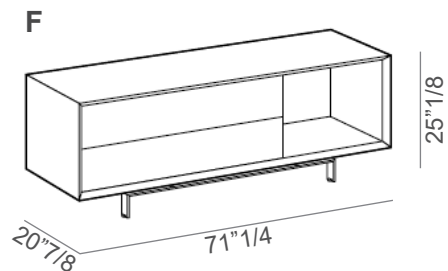

Eric

Design: Stefano Spessotto

Description

Sideboard with structure in lacquered E1 class particleboard wooden panels (MDF). Drawers and doors in veneered E1 particleboard panels (MDF). Lacquered metal base. Available with two open compartments, with two drawers or with an open compartment and a left or right drawer. Shelf dividers covered in bonded leather are available on demand. Made in Italy.

Eric

Dimensions

A: 71"1/4W x 20"7/8D x 25"1/8H

B: 71"1/4W x 20"7/8D x 25"1/8H

C: 71"1/4W x 20"7/8D x 25"1/8H

D: 71"1/4W x 20"7/8D x 25"1/8H

E: 71"1/4W x 20"7/8D x 25"1/8H

F: 71"1/4W x 20"7/8D x 25"1/8H

G: 94"1/2W x 20"7/8D x 25"1/8H

H: 94"1/2W x 20"7/8D x 25"1/8H

Eric

Internal Dividers