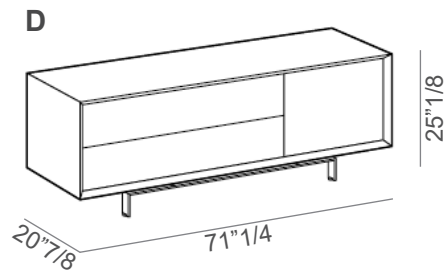

Eric

Design: Stefano Spessotto

Description

Sideboard with structure in lacquered E1 class particleboard wooden panels (MDF). Drawers and doors in veneered E1 particleboard panels (MDF). Lacquered metal base. Available with two open compartments, with two drawers or with an open compartment and a left or right drawer. Shelf dividers covered in bonded leather are available on demand. Made in Italy.

Eric

Dimensions

A: 71"1/4W x 20"7/8D x 25"1/8H

B: 71"1/4W x 20"7/8D x 25"1/8H

C: 71"1/4W x 20"7/8D x 25"1/8H

D: 71"1/4W x 20"7/8D x 25"1/8H

E: 71"1/4W x 20"7/8D x 25"1/8H

F: 71"1/4W x 20"7/8D x 25"1/8H

G: 94"1/2W x 20"7/8D x 25"1/8H

H: 94"1/2W x 20"7/8D x 25"1/8H

Eric

Internal Dividers