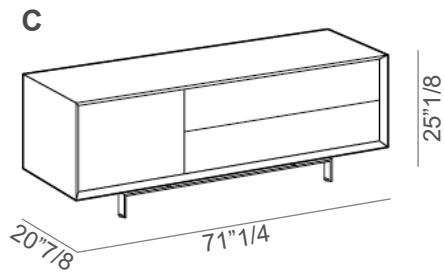

Eric

Design: Stefano Spessotto

Description

Sideboard with structure in lacquered E1 class particleboard wooden panels (MDF). Drawers and doors in veneered E1 particleboard panels (MDF). Lacquered metal base. Available with two open compartments, with two drawers or with an open compartment and a left or right drawer. Shelf dividers covered in bonded leather are available on demand. Made in Italy.

Eric

Dimensions

A: 71"1/4W x 20"7/8D x 25"1/8H

B: 71"1/4W x 20"7/8D x 25"1/8H

C: 71"1/4W x 20"7/8D x 25"1/8H

D: 71"1/4W x 20"7/8D x 25"1/8H

E: 71"1/4W x 20"7/8D x 25"1/8H

F: 71"1/4W x 20"7/8D x 25"1/8H

G: 94"1/2W x 20"7/8D x 25"1/8H

H: 94"1/2W x 20"7/8D x 25"1/8H

Eric

Internal Dividers