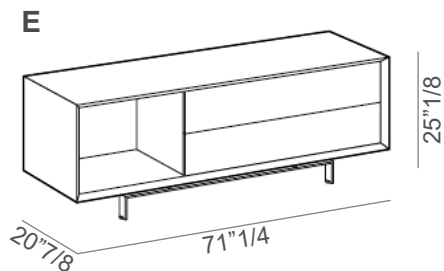

Eric

Design: Stefano Spessotto

Description

Sideboard with structure in lacquered E1 class particleboard wooden panels (MDF). Drawers and doors in veneered E1 particleboard panels (MDF). Lacquered metal base. Available with two open compartments, with two drawers or with an open compartment and a left or right drawer. Shelf dividers covered in bonded leather are available on demand. Made in Italy.

Eric

Dimensions

A: 71"1/4W x 20"7/8D x 25"1/8H

B: 71"1/4W x 20"7/8D x 25"1/8H

C: 71"1/4W x 20"7/8D x 25"1/8H

D: 71"1/4W x 20"7/8D x 25"1/8H

E: 71"1/4W x 20"7/8D x 25"1/8H

F: 71"1/4W x 20"7/8D x 25"1/8H

G: 94"1/2W x 20"7/8D x 25"1/8H

H: 94"1/2W x 20"7/8D x 25"1/8H

Eric

Internal Dividers