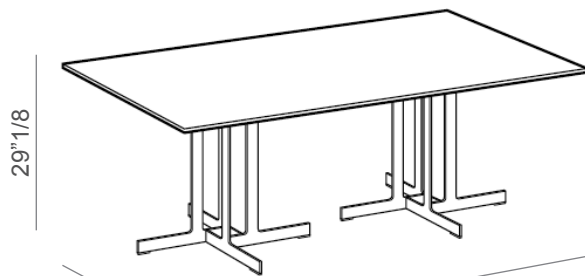

* For more specifications, please refer to the "Finishes & Materials" PDF

Nell

Dimensions

A: Ø55"1/8 x 29"1/8H

B: Ø63" x 29"1/8H

C: 78"3/4W x 39"3/8D x 29"1/8H

D: 98"3/8W x 39"3/8D x 29"1/8H

E: 82"5/8W x 43"1/4D x 29"1/8H

F: 98"3/8W x 43"1/4D x 29"1/8H

A

Ø55"1/8

B

Ø63"

C

D

E