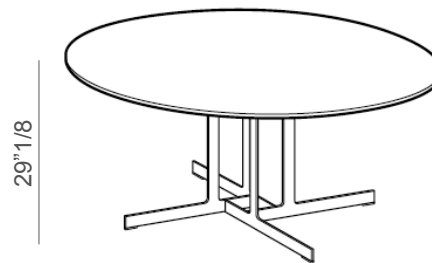

Nell

Design: Gabriele & Oscar Buratti

Description

Dining table with one or two metal bases and round, rectangular or oval top in marble, wood or glass. Various sizes and finishes available. Made in Italy.

* For more specifications, please refer to the "Finishes & Materials" PDF

Nell

Dimensions

A: Ø55"1/8 x 29"1/8H

B: Ø63" x 29"1/8H

C: 78"3/4W x 39"3/8D x 29"1/8H

D: 98"3/8W x 39"3/8D x 29"1/8H

E: 82"5/8W x 43"1/4D x 29"1/8H

F: 98"3/8W x 43"1/4D x 29"1/8H

A

Ø55"1/8

B

Ø63"

C

D

E