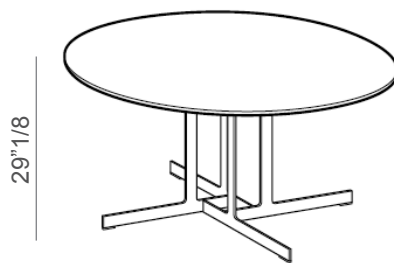

Nell

Design: Gabriele & Oscar Buratti

Description

Dining table with one or two metal bases and round, rectangular or oval top in marble, wood or glass. Various sizes and finishes available. Made in Italy.

* For more specifications, please refer to the "Finishes & Materials" PDF

Nell

Dimensions

A: Ø55"1/8 x 29"1/8H

B: Ø63" x 29"1/8H

C: 78"3/4W x 39"3/8D x 29"1/8H

D: 98"3/8W x 39"3/8D x 29"1/8H

E: 82"5/8W x 43"1/4D x 29"1/8H

F: 98"3/8W x 43"1/4D x 29"1/8H

A

Ø55"1/8

B

Ø63"

C

D

E