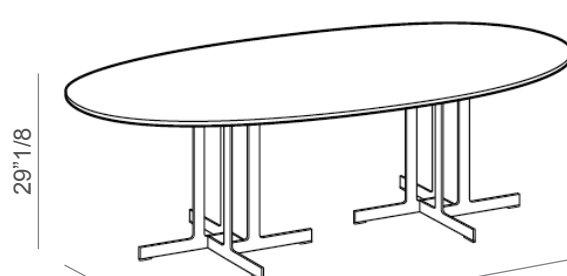

Nell

Dimensions

A: Ø55"1/8 x 29"1/8H

B: Ø63" x 29"1/8H

C: 78"3/4W x 39"3/8D x 29"1/8H

D: 98"3/8W x 39"3/8D x 29"1/8H

E: 82"5/8W x 43"1/4D x 29"1/8H

F: 98"3/8W x 43"1/4D x 29"1/8H

A

Ø55"1/8

B

Ø63"

C

D

E

F

* For more specifications, please refer to the "Finishes & Materials" PDF