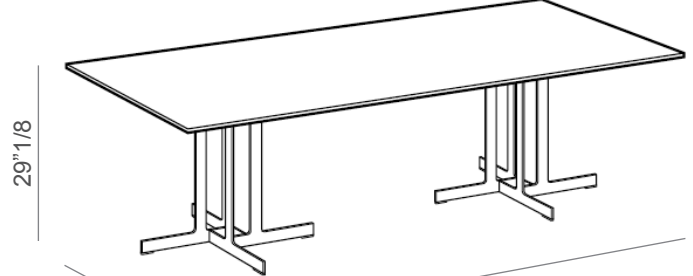

* For more specifications, please refer to the "Finishes & Materials" PDF

Nell

Dimensions

A: Ø55"1/8 x 29"1/8H

B: Ø63" x 29"1/8H

C: 78"3/4W x 39"3/8D x 29"1/8H

D: 98"3/8W x 39"3/8D x 29"1/8H

E: 82"5/8W x 43"1/4D x 29"1/8H

F: 98"3/8W x 43"1/4D x 29"1/8H

A

Ø55"1/8

B

Ø63"

C

D

E