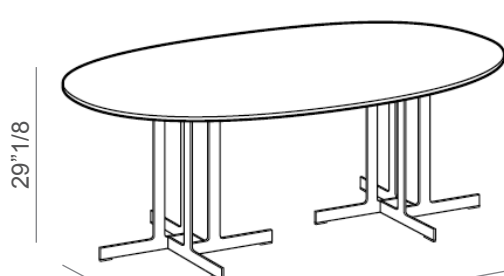

* For more specifications, please refer to the "Finishes & Materials" PDF

Nell

Dimensions

A: Ø55"1/8 x 29"1/8H

B: Ø63" x 29"1/8H

C: 78"3/4W x 39"3/8D x 29"1/8H

D: 98"3/8W x 39"3/8D x 29"1/8H

E: 82"5/8W x 43"1/4D x 29"1/8H

F: 98"3/8W x 43"1/4D x 29"1/8H

A

Ø55"1/8

B

Ø63"

C

D

E