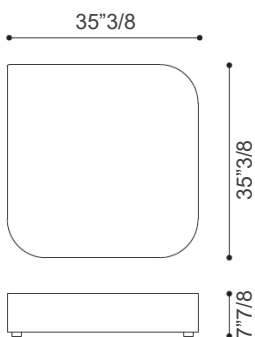

Drop

Design: Nicola Cacco

Description

Range of modular coffee tables in matt lacquered, metal Standard or glossy marble effect. Made in Italy.

Drop

Dimensions

Drop 1.1: 17"3/4W x 17"3/4D x 15"3/4H

Drop 1.2: 23"5/8W x 23"5/8D x 9"7/8H

Drop 1.3: 35"3/8W x 35"3/8D x 7"7/8H

Drop 1.4: 47"1/4W x 47"1/4D x 5"7/8H

Drop 1.5: 35"3/8W x 35"3/8D x 7"7/8H

Drop 1.6: 47"1/4W x 47"1/4D x 5"7/8H

Drop 1.7: 47"1/4W x 19"5/8D x 7"7/8H

Drop 1.1

Drop 1.2

Drop 1.3

Drop 1.4

Drop 1.5

Drop 1.6

Drop 1.7