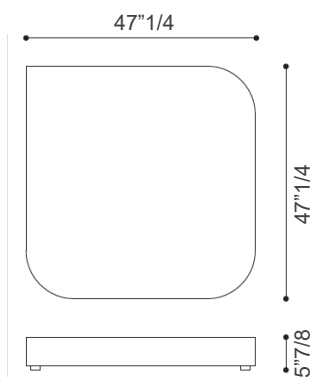

Drop

Dimensions

Drop 1.1: 17"3/4W x 17"3/4D x 15"3/4H

Drop 1.2: 23"5/8W x 23"5/8D x 9"7/8H

Drop 1.3: 35"3/8W x 35"3/8D x 7"7/8H

Drop 1.4: 47"1/4W x 47"1/4D x 5"7/8H

Drop 1.5: 35"3/8W x 35"3/8D x 7"7/8H

Drop 1.6: 47"1/4W x 47"1/4D x 5"7/8H

Drop 1.7: 47"1/4W x 19"5/8D x 7"7/8H

Drop 1.6