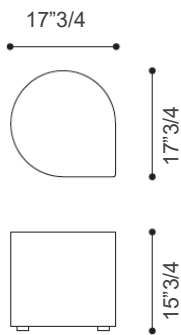

Drop

Design: Nicola Cacco

Description

Range of modular coffee tables in matt lacquered, metal Standard or glossy marble effect. Made in Italy.

Drop

Dimensions

Drop 1.1: 17"3/4W x 17"3/4D x 15"3/4H

Drop 1.2: 23"5/8W x 23"5/8D x 9"7/8H

Drop 1.3: 35"3/8W x 35"3/8D x 7"7/8H

Drop 1.4: 47"1/4W x 47"1/4D x 5"7/8H

Drop 1.5: 35"3/8W x 35"3/8D x 7"7/8H

Drop 1.6: 47"1/4W x 47"1/4D x 5"7/8H

Drop 1.7: 47"1/4W x 19"5/8D x 7"7/8H

Drop 1.1

Drop 1.2

Drop 1.3