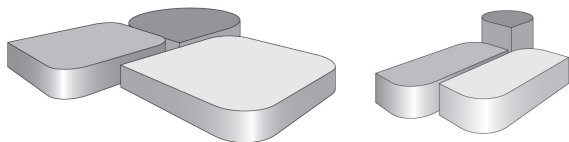

Drop

Design: Nicola Cacco

Description

Range of modular coffee tables in matt lacquered, metal Standard or glossy marble effect. Made in Italy.

Drop

Dimensions

Drop 1.1: 17"3/4W x 17"3/4D x 15"3/4H

Drop 1.2: 23"5/8W x 23"5/8D x 9"7/8H

Drop 1.3: 35"3/8W x 35"3/8D x 7"7/8H

Drop 1.4: 47"1/4W x 47"1/4D x 5"7/8H

Drop 1.5: 35"3/8W x 35"3/8D x 7"7/8H

Drop 1.6: 47"1/4W x 47"1/4D x 5"7/8H

Drop 1.7: 47"1/4W x 19"5/8D x 7"7/8H

Drop 1.1

Drop 1.2

Drop 1.3

Drop 1.4

Drop 1.5

Drop 1.6

Drop 1.7