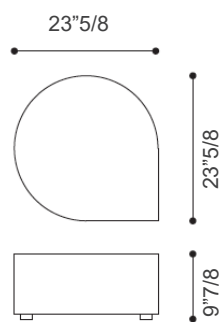

Drop

Design: Nicola Cacco

Description

Range of modular coffee tables in matt lacquered, metal Standard or glossy marble effect. Made in Italy.

Drop

Dimensions

Drop 1.1: 17"3/4W x 17"3/4D x 15"3/4H

Drop 1.2: 23"5/8W x 23"5/8D x 9"7/8H

Drop 1.3: 35"3/8W x 35"3/8D x 7"7/8H

Drop 1.4: 47"1/4W x 47"1/4D x 5"7/8H

Drop 1.5: 35"3/8W x 35"3/8D x 7"7/8H

Drop 1.6: 47"1/4W x 47"1/4D x 5"7/8H

Drop 1.7: 47"1/4W x 19"5/8D x 7"7/8H

Drop 1.1

Drop 1.2

Drop 1.3

Drop 1.4

Drop 1.5

Drop 1.6

Drop 1.7