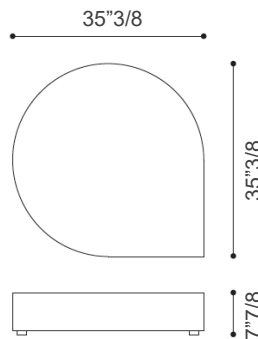

Drop

Design: Nicola Cacco

Description

Range of modular coffee tables in matt lacquered, metal Standard or glossy marble effect. Made in Italy.

Drop

Dimensions

Drop 1.1: 17"3/4W x 17"3/4D x 15"3/4H

Drop 1.2: 23"5/8W x 23"5/8D x 9"7/8H

Drop 1.3: 35"3/8W x 35"3/8D x 7"7/8H

Drop 1.4: 47"1/4W x 47"1/4D x 5"7/8H

Drop 1.5: 35"3/8W x 35"3/8D x 7"7/8H

Drop 1.6: 47"1/4W x 47"1/4D x 5"7/8H

Drop 1.7: 47"1/4W x 19"5/8D x 7"7/8H

Drop 1.1

Drop 1.2

Drop 1.3