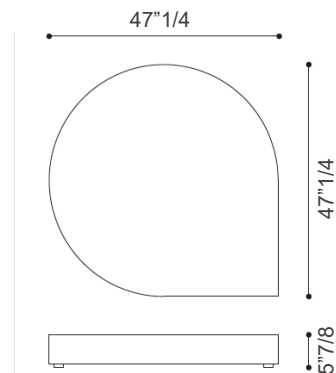

Drop

Dimensions

Drop 1.1: 17"3/4W x 17"3/4D x 15"3/4H

Drop 1.2: 23"5/8W x 23"5/8D x 9"7/8H

Drop 1.3: 35"3/8W x 35"3/8D x 7"7/8H

Drop 1.4: 47"1/4W x 47"1/4D x 5"7/8H

Drop 1.5: 35"3/8W x 35"3/8D x 7"7/8H

Drop 1.6: 47"1/4W x 47"1/4D x 5"7/8H

Drop 1.7: 47"1/4W x 19"5/8D x 7"7/8H

Drop 1.4