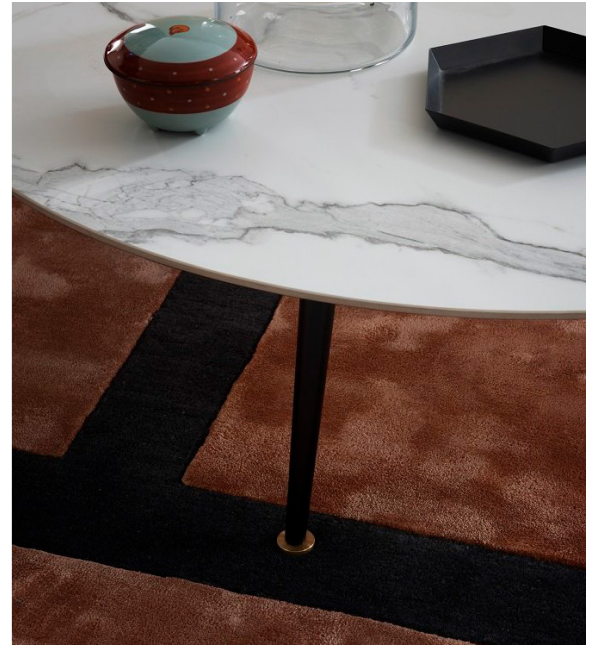

## Description

Coffee table made with MDF top in matt lacquer, metal standard or ceramic finish. Metal legs in metal standard with circular feet in brass.

Four models are available. Made in Italy.

## Dimensions

**Round A:** Ø27"1/2 x 11"7/8H

**Round B:** Ø39"3/8 x 11"7/8H

**Square:** 39"3/8W x 39"3/8D x 11"7/8H

**Rectangular:** 59"W x 23"5/8D x 11"7/8H