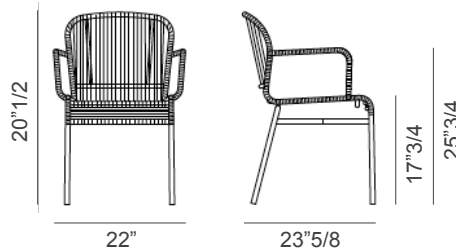

## Dimensions

### Chair:

19"1/4W x 22"D x 32"1/4H  
SH: 17"3/4

### Armchair:

22"W x 23"5/8D x 32"1/4H  
SH: 17"3/4 | AH: 25"3/4

### Low Armchair:

22"W x 23"5/8D x 30"3/8H  
SH: 15"3/4 | AH: 23"7/8

Chair

Armchair

Low Armchair

\* For more specifications, please refer to the "Finishes & Materials" PDF