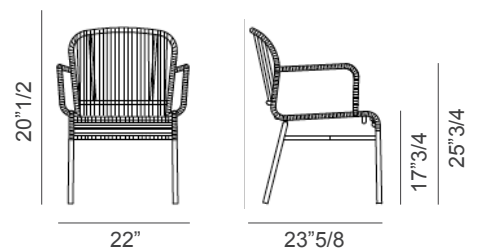

## Dimensions

### Chair:

19"1/4W x 22"D x 32"1/4H  
SH: 17"3/4

### Armchair:

22"W x 23"5/8D x 32"1/4H  
SH: 17"3/4 | AH: 25"3/4

### Low Armchair:

22"W x 23"5/8D x 30"3/8H  
SH: 15"3/4 | AH: 23"7/8

Chair

Armchair

Low Armchair

\* For more specifications, please refer to the "Finishes & Materials" PDF