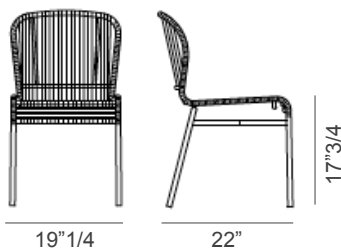

## Dimensions

### Chair:

19"1/4W x 22"D x 32"1/4H  
SH: 17"3/4

### Armchair:

22"W x 23"5/8D x 32"1/4H  
SH: 17"3/4 | AH: 25"3/4

### Low Armchair:

22"W x 23"5/8D x 30"3/8H  
SH: 15"3/4 | AH: 23"7/8

Chair

Armchair

Low Armchair

\* For more specifications, please refer to the "Finishes & Materials" PDF